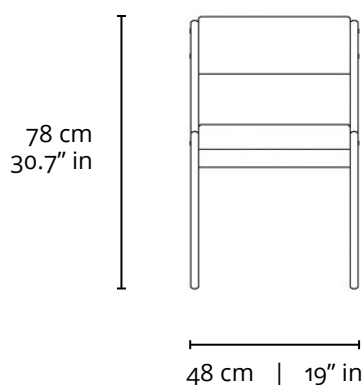

CADEIRA TIÃO

1959

DESCRIÇÃO TÉCNICA

DIMENSÕES

- 48 x 52 x 78h (cm)

MATERIAIS E FABRICAÇÃO

- Estrutura em madeira maciça.
- Assento e encosto estofados, revestidos em couro natural ou tecido.

INFORMAÇÕES

LinBrasil Licensed by Sergio Rodrigues © Todos os direitos reservados.

TIÃO CHAIR

1959

PRODUCT INFO

DIMENSIONS

- 48 x 52 x 78h (cm)
- 19" x 20.5" x 30.7"h (inches)*

PRODUCT DESCRIPTION

- Solid wood frame.
- Upholstered seat and back.

* The inch measurements are approximate for better picturing the dimensions. Only the centimeters measurements are accurate.

INFO

"This Sergio Rodrigues furniture line is licensed to and commercialized exclusively by LinBrasil Ltda and is protected by patent laws and legal sanctions under both criminal and civil codes. Legal proceedings may be instituted against any parties breaching the rights of LinBrasil."