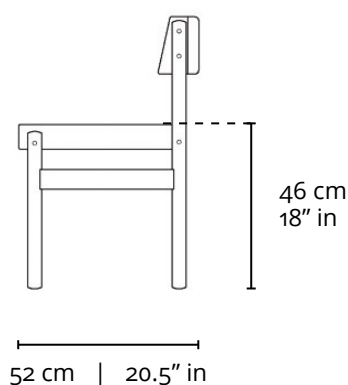

CADEIRA TIÃO

1959

DESCRIÇÃO TÉCNICA

DIMENSÕES

- 48 x 52 x 78h (cm)

MATERIAIS E FABRICAÇÃO

- Estrutura em madeira maciça.
- Assento e encosto estofados, revestidos em couro natural ou tecido.

INFORMAÇÕES

LinBrasil Licensed by Sergio Rodrigues © Todos os direitos reservados.

TIÃO CHAIR

1959

PRODUCT INFO

DIMENSIONS

- 48 x 52 x 78h (cm)
- 19" x 20.5" x 30.7"h (inches)*

PRODUCT DESCRIPTION

- Solid wood frame.
- Upholstered seat and back.

* The inch measurements are approximate for better picturing the dimensions. Only the centimeters measurements are accurate.

INFO

"This Sergio Rodrigues furniture line is licensed to and commercialized exclusively by LinBrasil Ltda and is protected by patent laws and legal sanctions under both criminal and civil codes. Legal proceedings may be instituted against any parties breaching the rights of LinBrasil."