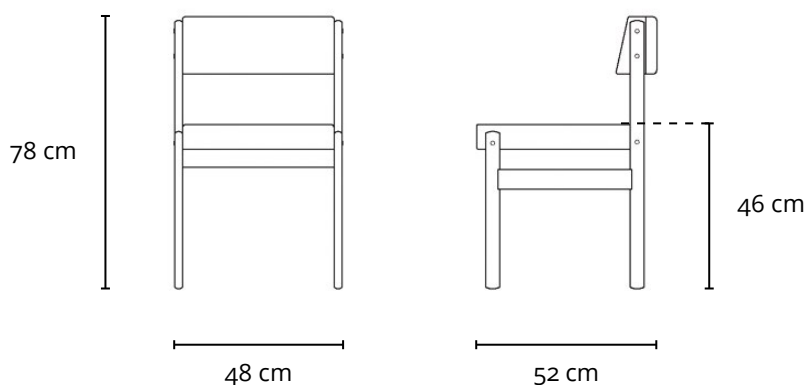

CADEIRA TIÃO

1959

DESCRIÇÃO TÉCNICA

DIMENSÕES

- 48 x 52 x 78h (cm)

MATERIAIS E FABRICAÇÃO

- Estrutura em madeira maciça.
- Assento e encosto estofados, revestidos em couro natural ou tecido.

INFORMAÇÕES

LinBrasil Licensed by Sergio Rodrigues © Todos os direitos reservados.

TIÃO CHAIR

1959

PRODUCT INFO

DIMENSIONS

- 48 x 52 x 78h (cm)
- 19" x 20.5" x 30.7"h (inches)*

PRODUCT DESCRIPTION

- Solid wood frame.
- Upholstered seat and back.

* The inch measurements are approximate for better picturing the dimensions. Only the centimeters measurements are accurate.

INFO

"This Sergio Rodrigues furniture line is licensed to and commercialized exclusively by LinBrasil Ltda and is protected by patent laws and legal sanctions under both criminal and civil codes. Legal proceedings may be instituted against any parties breaching the rights of LinBrasil."