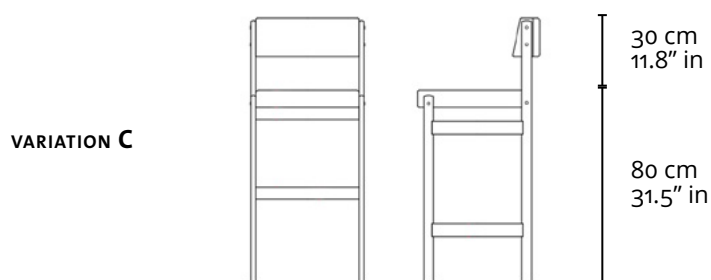

LinBrasil Licensed by Sergio Rodrigues © Todos os direitos reservados.

TIÃO BAR STOOL 1959

PRODUCT INFO

DIMENSIONS

- 48 x 52 x 91h (cm)
- 19" x 20.5" x 35.8"h (inches)*
- 48 x 52 x 100h (cm)
- 19" x 20.5" x 39.3"h (inches)*
- 48 x 52 x 110h (cm)
- 19" x 20.5" x 43.3"h (inches)*
- The three heights are best described in the next page.

PRODUCT DESCRIPTION

- Solid wood frame.
- Upholstered seat and back.

* The inch measurements are approximate for better picturing the dimensions. Only the centimeters measurements are accurate.

INFO

"This Sergio Rodrigues furniture line is licensed to and commercialized exclusively by LinBrasil Ltda and is protected by patent laws and legal sanctions under both criminal and civil codes. Legal proceedings may be instituted against any parties breaching the rights of LinBrasil."

LinBrasil Licensed by Sergio Rodrigues © Todos os direitos reservados.

TIÃO BAR STOOL 1959

SIZE VARIATIONS

- VARIATION A
- Total height - 91 cm / 35.8" in
 - Seat height - 61 cm / 24" in
- VARIATION B
- Total height - 100 cm / 39.3" in
 - Seat height - 70 cm / 27.5" in
- VARIATION C
- Total height - 110 cm / 43.3" in
 - Seat height - 80 cm / 31.5" in