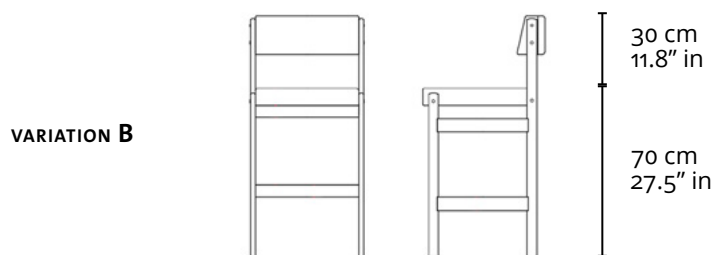

LinBrasil Licensed by Sergio Rodrigues © Todos os direitos reservados.

TIÃO BAR STOOL 1959

PRODUCT INFO

DIMENSIONS

- 48 x 52 x 91h (cm)
- 19" x 20.5" x 35.8"h (inches)*
- 48 x 52 x 100h (cm)
- 19" x 20.5" x 39.3"h (inches)*
- 48 x 52 x 110h (cm)
- 19" x 20.5" x 43.3"h (inches)*
- The three heights are best described in the next page.

PRODUCT DESCRIPTION

- Solid wood frame.
- Upholstered seat and back.

* The inch measurements are approximate for better picturing the dimensions. Only the centimeters measurements are accurate.

INFO

"This Sergio Rodrigues furniture line is licensed to and commercialized exclusively by LinBrasil Ltda and is protected by patent laws and legal sanctions under both criminal and civil codes. Legal proceedings may be instituted against any parties breaching the rights of LinBrasil."

LinBrasil Licensed by Sergio Rodrigues © Todos os direitos reservados.

TIÃO BAR STOOL 1959

SIZE VARIATIONS

- VARIATION A
- Total height - 91 cm / 35.8" in
 - Seat height - 61 cm / 24" in
- VARIATION B
- Total height - 100 cm / 39.3" in
 - Seat height - 70 cm / 27.5" in
- VARIATION C
- Total height - 110 cm / 43.3" in
 - Seat height - 80 cm / 31.5" in