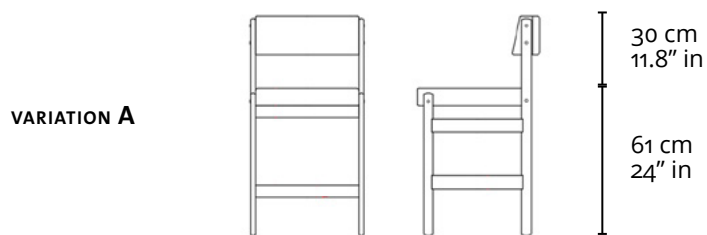

TIÃO BAR STOOL 1959

SIZE VARIATIONS

---

1. VARIATION A
2. Total height - 91 cm / 35.8" in
   - Seat height - 61 cm / 24" in
3. VARIATION B
4. Total height - 100 cm / 39.3" in
   - Seat height - 70 cm / 27.5" in
5. VARIATION C
6. Total height - 110 cm / 43.3" in
   - Seat height - 80 cm / 31.5" in

INFO

"This Sergio Rodrigues furniture line is licensed to and commercialized exclusively by LinBrasil Ltda and is protected by patent laws and legal sanctions under both criminal and civil codes. Legal proceedings may be instituted against any parties breaching the rights of LinBrasil."

For more information on our warranty policy please access:
www.linbrasil.com.br > FAQ
Questions about this product? Please contact us by e-mail:
contato@linbrasil.com.br

LinBrasil

SERGIO RODRIGUES
ORIGINAL LICENSED PRODUCTS SINCE 2002

LinBrasil Licensed by Sergio Rodrigues © Todos os direitos reservados.