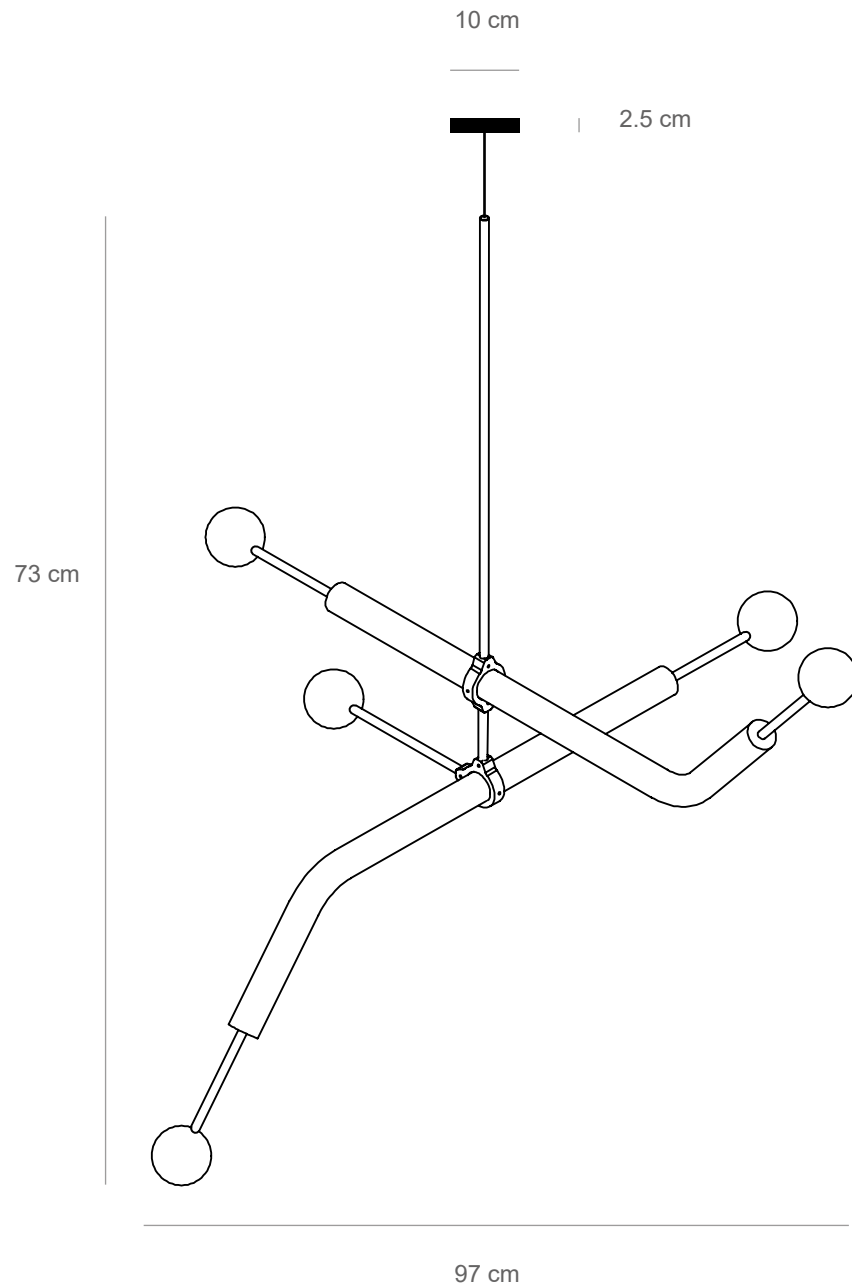

# Light Object

technical details

020.3

Materials: brass, glass balls, LED light bulb  
Light: G9 LED light bulb  
Lumens: 1600

Color temperature: 2700K warm white

Dimensions: 97 cm x 97 cm x 73 cm (height to order)  
Number of light balls: 5

Brass pipe diameter: 10 mm & 36 mm  
Canopy diameter: 10 cm

Voltage: 110-240

Assembled by hand in Berlin studio from costume components.  
Available finishes: polished brass, natural brass, saten brass, black, white  
Customization available.  
Made to order.