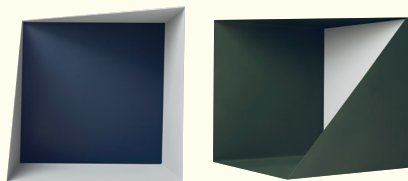

PLEASE WAIT

Design by LUDVIG STORM

WALL BOX

to be

SEATED

PLEASE WAIT

Simple doesn't have to be uniform, and regular needn't be predictable. These box-shelves certainly come at you from an angle. Distinctive cutaways let you see and access the contents from the side, and their unusual lines means they work great as an ensemble. Rotate one 90 degrees, and the amount of light entering the box subtly changes.

Treat your wall like a canvas by mixing and matching colours – the back plate is magnetic and easy to remove. Whether you're going for cosy, fresh or classic, restrained or exuberant, each colour casts its own aura, depending on the light striking the different colours of the powder-coated steel back plates.

On their own or in combination, they're a striking blend of the practical and aesthetic, a modular shelf system. Straight? No. Straightforward, yes. *skewed'

WALL BOX COLOURS:

Navy Blue with Navy Blue back plate
Cedar Green with Cedar Green back plate
Ash Grey with Ash Grey back plate

MEASUREMENTS:

Height: 33 cm

Width: 33 cm

Depth: 32 cm

MATERIALS:

Frames made from powder coated steel
Mounting and magnets included

LUDVIG STORM's works encompass product design, graphic design and decoration. He crafts objects that actively engage with and alter the spaces they inhabit. His finished products are challenging and edgy, and you get the feeling he follows his own rules.