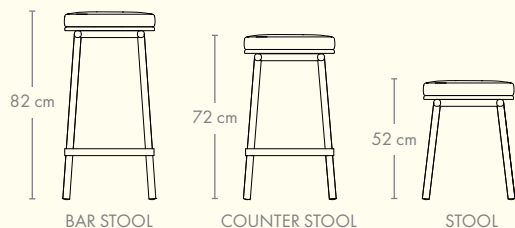

PLEASE WAIT

Design by FAYE TOOGOOD

TUBBY

BAR STOOL

to be

SEATED

PLEASE WAIT

The Tubby bar stool, builds on the same design language as Faye Toogood's iconic SPADE CHAIR, with it's recognisable tubular approach.

"Tubby yet elegant" - that's the way to describe the TUBBY BAR STOOL collection of three heights. An original connection of bulky round tubes and a chunky soft seat pad - a play on volume meeting a tubular frame. Place in your kitchen, bar, restaurant if you are looking for a classic yet contemporary design, the Tubby bar stool will be your comfortable choice.

MEASUREMENTS:
Width: 40 cm · Depth: 34 cm

MATERIALS:
Frame: Steel
Upholstered seat: Leather

MEASUREMENTS:
Width: 40 cm · Depth: 34 cm

MATERIALS:
Frame: Steel
Wooden seat: Natural ash or painted ash

PLEASE WAIT to be SEATED A/S