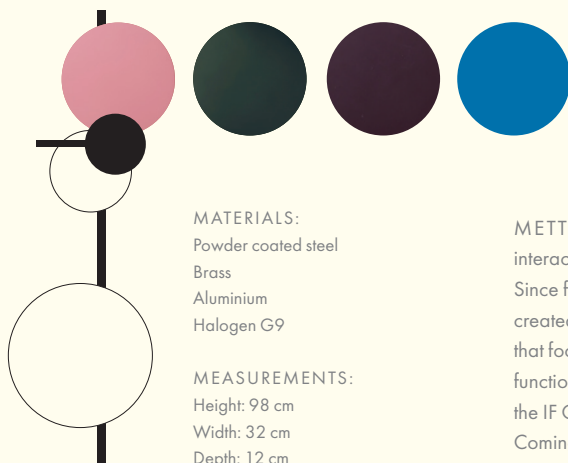

# PLEASE WAIT

We at PWtbS are big fans of exoplanets, so we love this radiant group. You decide the various combinations of colour and size that orbit the still centre of the array. It's not often you get a chance to create your own orrery.

Interaction is the core of the system. The discs are magnetically attached, so you can change their configuration to suit each space: kitchen illumination, study, hallway or living room. The indirect halogen light casts a soft glow – positioning the powder-coated steel discs on the steel bar of the gnomon affects the play of light and shadow as they orbit and eclipse. Light is, after all, a form of clock.

## COLOURS:

INDIAN RED

CEDAR GREEN

FIG PURPLE

ELECTRIC BLUE