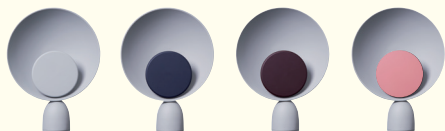

PLEASE WAIT

This cheeky table lamp is just asking to be touched. We think it looks like a shepherdess or an angel. Or an oyster. A classic, simple expression. Definitely a 'she'. As with all our designs, tactile interaction is key. The soft light from the hidden LED bulb reflects off the inside of the bowl. Just tilt her 'face' to turn her on or off, brighter or dim.

The BLOOPER is ideal for what the Danes call "krinkelkroge", or nooks and crannies – adaptable and easy to move around, she can provide an intimate livingroom and bedside ambience or spotlight a working surface. If you feel your life has too many corners, this lamp is the perfect antidote.

MATERIALS:

Powder coated steel
LED light source

MEASUREMENTS:

Height: 35 cm
Width: 26 cm
Depth: 7 cm

COLOURS:

ASH GREY

NAVY BLUE

FIG PURPLE

INDIAN RED