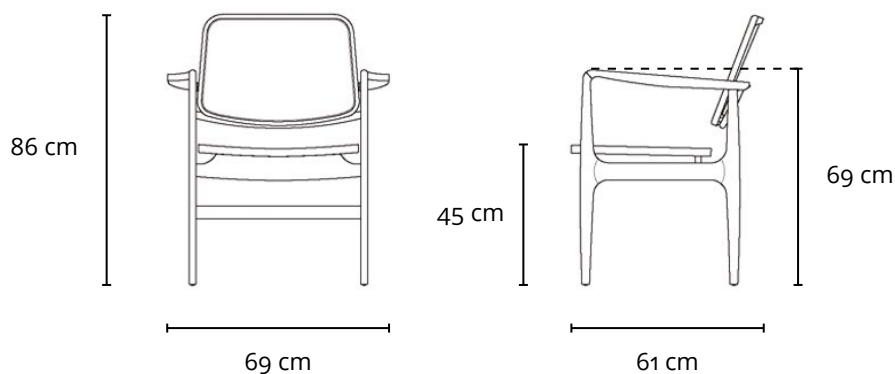

LinBrasil Licensed by Sergio Rodrigues © Todos os direitos reservados.

OSCAR ARMCHAIR - LOUNGE 1956

PRODUCT INFO

DIMENSIONS

- 69 x 61 x 81h (cm)
- 27" x 24" x 32"h (inches)*

PRODUCT DESCRIPTION

- Solid wood frame.
- Seat and back in natural rattan webbing - a nylon screen strength the seat.
- Available in upholstered seat and / or back.

* The inch measurements are approximate for better picturing the dimensions. Only the centimeters measurements are accurate.

INFO

"This Sergio Rodrigues furniture line is licensed to and commercialized exclusively by LinBrasil Ltda and is protected by patent laws and legal sanctions under both criminal and civil codes. Legal proceedings may be instituted against any parties breaching the rights of LinBrasil."

LinBrasil Licensed by Sergio Rodrigues © Todos os direitos reservados.

POLTRONA OSCAR - JANTAR 1956

DESCRIÇÃO TÉCNICA

DIMENSÕES

- 69 x 61 x 86h (cm)

MATERIAIS E FABRICAÇÃO

- Estrutura em madeira maciça.
- Assento e encosto em rattan natural, com reforço em tela de nylon no assento.
- Opção de assento e / ou encosto estofados.

LinBrasil Licensed by Sergio Rodrigues © Todos os direitos reservados.

OSCAR ARMCHAIR - DINNER 1956

PRODUCT INFO

DIMENSIONS

- 69 x 61 x 86h (cm)
- 27" x 24" x 33.8"h (inches)*

PRODUCT DESCRIPTION

- Solid wood frame.
- Seat and back in natural rattan webbing - a nylon screen strength the seat.
- Available in upholstered seat and / or back.