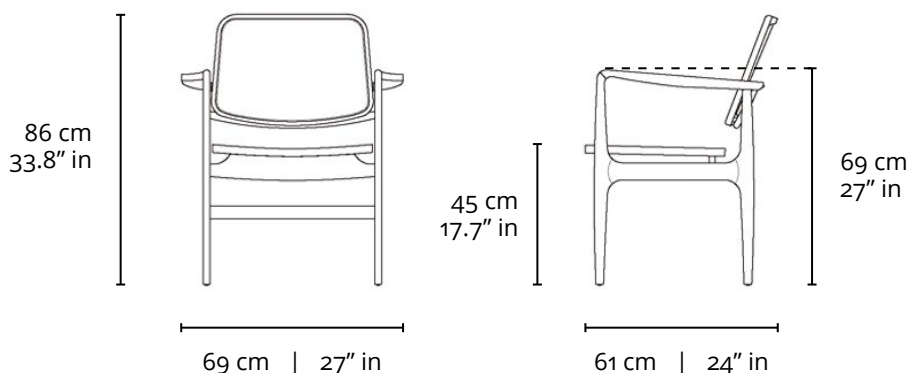

LinBrasil Licensed by Sergio Rodrigues © Todos os direitos reservados.

OSCAR ARMCHAIR - LOUNGE 1956

PRODUCT INFO

DIMENSIONS

- 69 x 61 x 81h (cm)
- 27" x 24" x 32"h (inches)*

PRODUCT DESCRIPTION

- Solid wood frame.
- Seat and back in natural rattan webbing - a nylon screen strength the seat.
- Available in upholstered seat and / or back.

LinBrasil Licensed by Sergio Rodrigues © Todos os direitos reservados.

POLTRONA OSCAR - JANTAR 1956

DESCRIÇÃO TÉCNICA

DIMENSÕES

- 69 x 61 x 86h (cm)

MATERIAIS E FABRICAÇÃO

- Estrutura em madeira maciça.
- Assento e encosto em rattan natural, com reforço em tela de nylon no assento.
- Opção de assento e / ou encosto estofados.

LinBrasil Licensed by Sergio Rodrigues © Todos os direitos reservados.

OSCAR ARMCHAIR - DINNER 1956

PRODUCT INFO

DIMENSIONS

- 69 x 61 x 86h (cm)
- 27" x 24" x 33.8"h (inches)*

PRODUCT DESCRIPTION

- Solid wood frame.
- Seat and back in natural rattan webbing - a nylon screen strength the seat.
- Available in upholstered seat and / or back.

* The inch measurements are approximate for better picturing the dimensions. Only the centimeters measurements are accurate.

INFO

"This Sergio Rodrigues furniture line is licensed to and commercialized exclusively by LinBrasil Ltda and is protected by patent laws and legal sanctions under both criminal and civil codes. Legal proceedings may be instituted against any parties breaching the rights of LinBrasil."