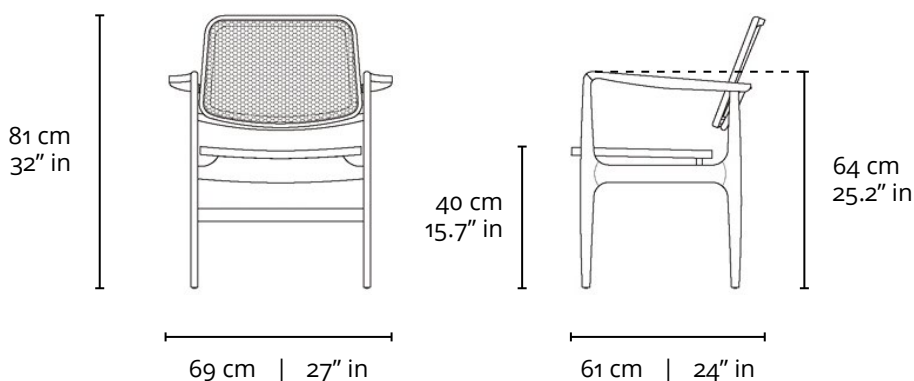

POLTRONA OSCAR - ESTAR 1956

DESCRIÇÃO TÉCNICA

DIMENSÕES

- 69 x 61 x 81h (cm)

MATERIAIS E FABRICAÇÃO

- Estrutura em madeira maciça.
- Assento e encosto em rattan natural, com reforço em tela de nylon no assento.
- Opção de assento e / ou encosto estofados.

LinBrasil Licensed by Sergio Rodrigues © Todos os direitos reservados.

OSCAR ARMCHAIR - LOUNGE 1956

PRODUCT INFO

DIMENSIONS

- 69 x 61 x 81h (cm)
- 27" x 24" x 32"h (inches)*

PRODUCT DESCRIPTION

- Solid wood frame.
- Seat and back in natural rattan webbing - a nylon screen strength the seat.
- Available in upholstered seat and / or back.

* The inch measurements are approximate for better picturing the dimensions. Only the centimeters measurements are accurate.

INFO

"This Sergio Rodrigues furniture line is licensed to and commercialized exclusively by LinBrasil Ltda and is protected by patent laws and legal sanctions under both criminal and civil codes. Legal proceedings may be instituted against any parties breaching the rights of LinBrasil."

LinBrasil Licensed by Sergio Rodrigues © Todos os direitos reservados.

OSCAR ARMCHAIR - DINNER 1956

PRODUCT INFO

DIMENSIONS

- 69 x 61 x 86h (cm)
- 27" x 24" x 33.8"h (inches)*

PRODUCT DESCRIPTION

- Solid wood frame.
- Seat and back in natural rattan webbing - a nylon screen strength the seat.
- Available in upholstered seat and / or back.