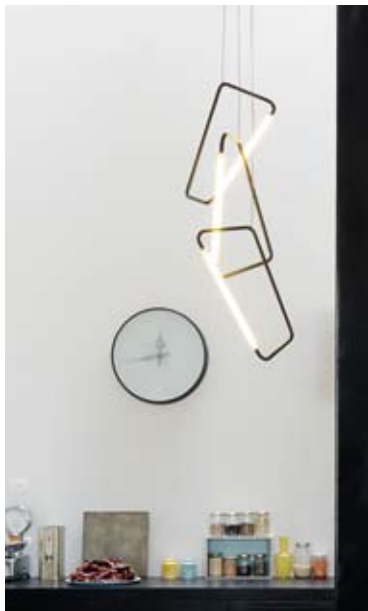

**NAAMA HOFMAN
LIGHT OBJECTS**

Wall light object

Inspired by the Modernist movement, this wall light object complements spaces such as bathrooms, bedrooms and corridors.

Light Object

technical details

021

Materials: brass palette, glass ball, LED light bulb
Light: G9 LED light bulb, 50W
Lumens: 600

Color temperature: 2700K warm white

Dimensions: 131 mm x 238 mm
Brass palette thickness: 4 mm
Distance from wall: 32 mm
Number of light balls: 1

Brass pipe diameter: 10 mm & 36 mm
Canopy diameter: 10 cm

Light Object

technical details

020.1

Materials: brass pipe, glass balls, LED light bulb
Light: G9 LED light bulb
Lumens: 1280

Color temperature: 2700K warm white

Dimensions: 80 cm x 55 cm (height to order)
Number of light balls: 4

Wall light object

Formed by basic geometric shapes: circle and a line.
Elegant and simple, this light object is a true design masterpiece.

Light Object

technical details

014

Front

Side

Materials: brass pipe, acrylic tube, LED lights
Light: flexible LED strip light, 16W, 24V - UL listed