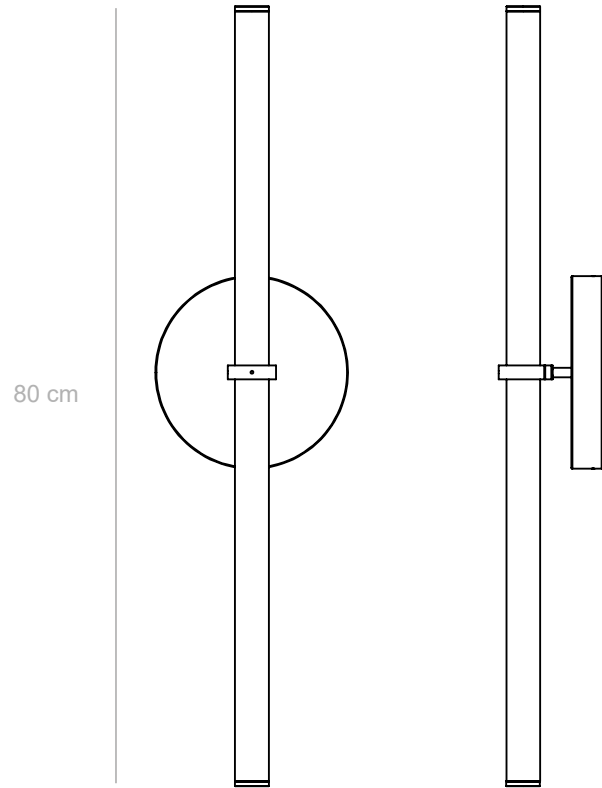

Color temperature: 2700K warm white

Dimensions: 100 cm x 90 cm x 43 cm (height to order)
Number of light balls: 4

Brass pipe diameter: 10 mm & 36 mm
Canopy diameter: 10 cm

Voltage: 110-240

Assembled by hand in Berlin studio from costume components.
Available finishes: polished brass, natural brass, satin brass, black, white
Customization available.
Made to order.

Color temperature: 2700K warm white

Dimensions: 97 cm x 97 cm x 73 cm (height to order)
Number of light balls: 5

Brass pipe diameter: 10 mm & 36 mm
Canopy diameter: 10 cm

Voltage: 110-240

Assembled by hand in Berlin studio from costume components.
Available finishes: polished brass, natural brass, satin brass, black, white
Customization available.
Made to order.

Wall light object

Formed by basic geometric shapes: circle and a line.
Elegant and simple, this light object is a true design masterpiece.

Light Object

technical details

014

Front

Side

Materials: brass pipe, acrylic tube, LED lights
Light: flexible LED strip light, 16W, 24V - UL listed

Color temperature: 2700K warm white

Dimensions: 80 cm x 5 cm (height to order)

Light tube diameter: 35 mm

Canopy diameter: 20 cm

Available light tube lengths: 80 cm / 60 cm / 40 cm

Voltage: 110-240

CE Approved