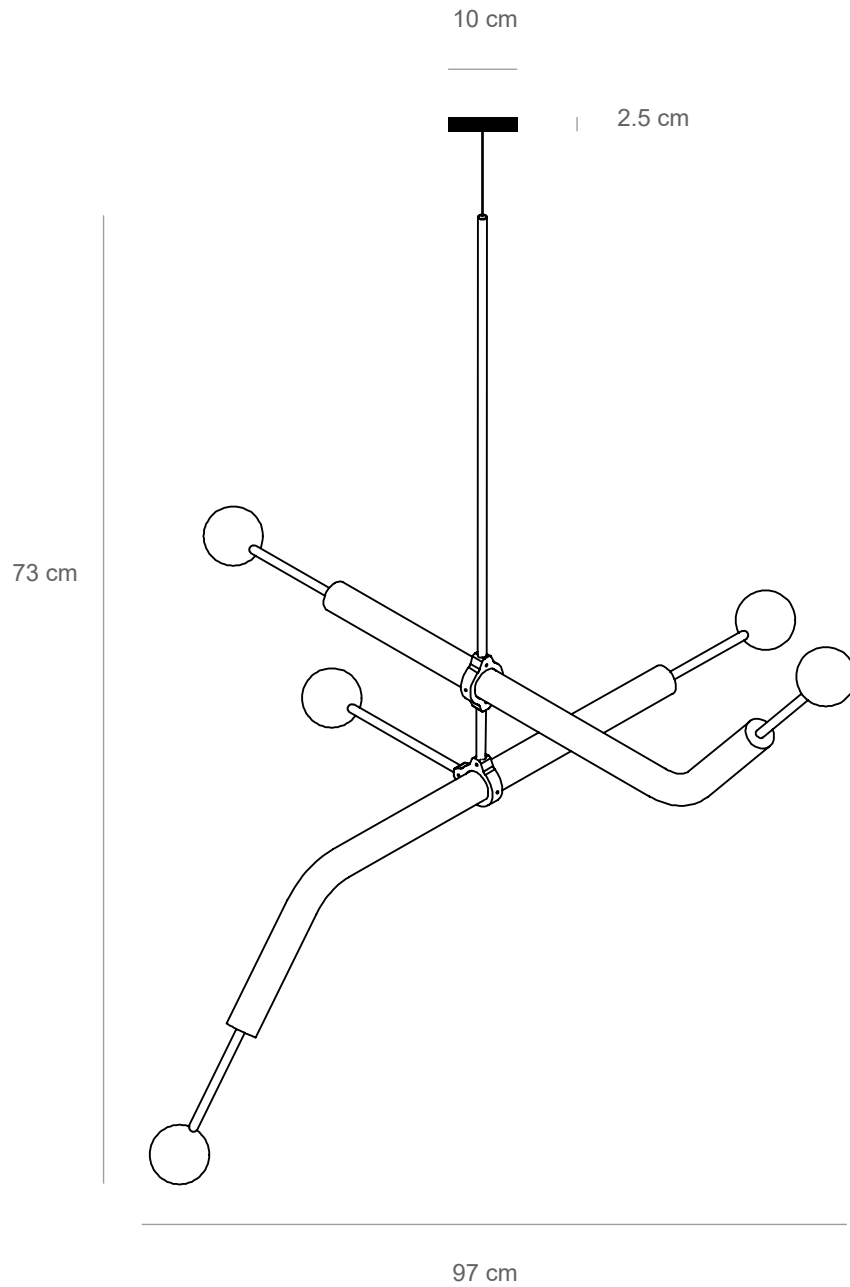

Light Object

technical details

020.3

Materials: brass, glass balls, LED light bulb
Light: G9 LED light bulb
Lumens: 1600

Color temperature: 2700K warm white

Dimensions: 97 cm x 97 cm x 73 cm (height to order)
Number of light balls: 5

Brass pipe diameter: 10 mm & 36 mm
Canopy diameter: 10 cm

Voltage: 110-240

Assembled by hand in Berlin studio from costume components.
Available finishes: polished brass, natural brass, satin brass, black, white
Customization available.
Made to order.