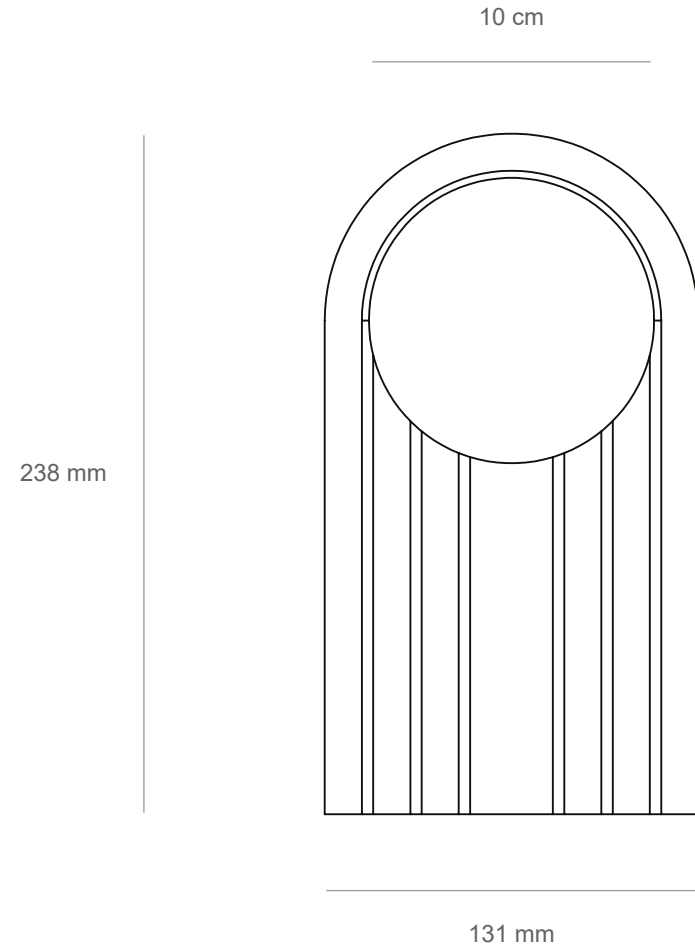

Light Object

technical details

021

Materials: brass palette, glass ball, LED light bulb
Light: G9 LED light bulb, 50W
Lumens: 600

Color temperature: 2700K warm white

Dimensions: 131 mm x 238 mm
Brass palette thickness: 4 mm
Distance from wall: 32 mm
Number of light balls: 1

Brass pipe diameter: 10 mm & 36 mm
Canopy diameter: 10 cm

Voltage: 110-240

Assembled by hand in Berlin studio from costume components.
Available finishes: polished brass, natural brass, satin brass
Made to order.