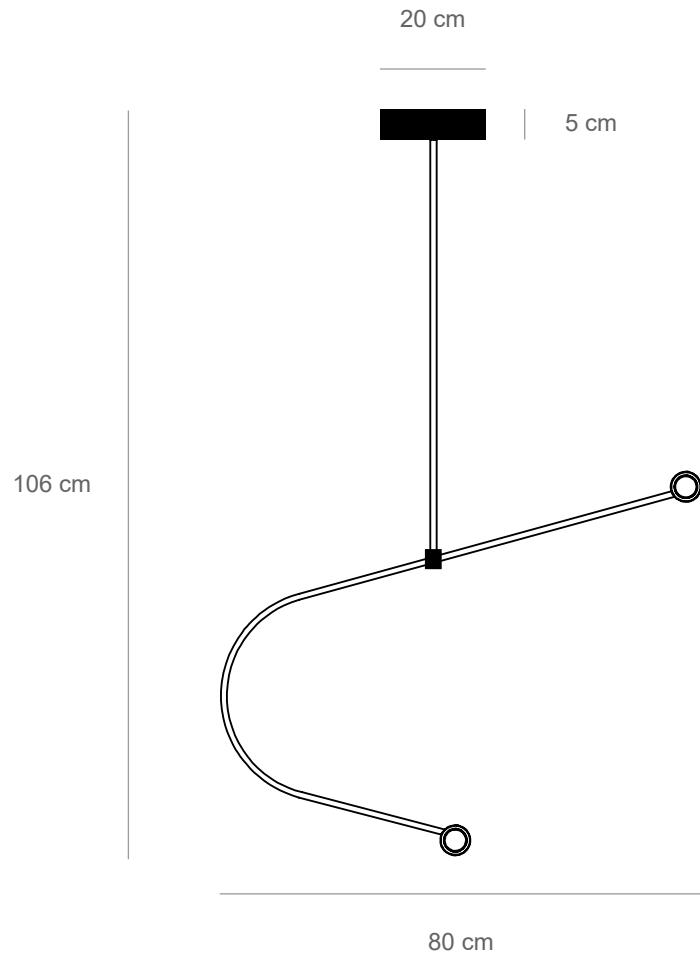

Color temperature: 2700K warm white

Dimensions: 165 cm x 80 cm (height to order)

Light tube diameter: 35 mm

Brass pipe diameter: 10 mm

Canopy diameter: 20 cm

Available lengths: 165 cm / 125 cm

Voltage: 110-240

Color temperature: 2700K warm white

Dimensions: 106 cm x 124 cm (height to order)

Light Tube diameter: 35 mm

Brass pipe diameter: 10 mm

Number of light tubes: 2

Voltage: 110-240

CE Approved

Assembled by hand in Berlin studio from costume components.

Color temperature: 2700K warm white

Dimensions: 140 cm x 139 cm (height to order)

Light tube diameter: 35 mm

Light tube length: 2x 80 cm and 1x 60 cm

Brass pipe diameter: 10 mm

Number of light tubes: 3

Voltage: 110-240

No. 3

Materials: brass pipe, acrylic tube, LED lights
Light: flexible LED strip light, 32W, 24V - UL listed

Color temperature: 2700K warm white

Dimensions: 106 cm x 80 cm (height to order)

Light tube diameter: 35 mm