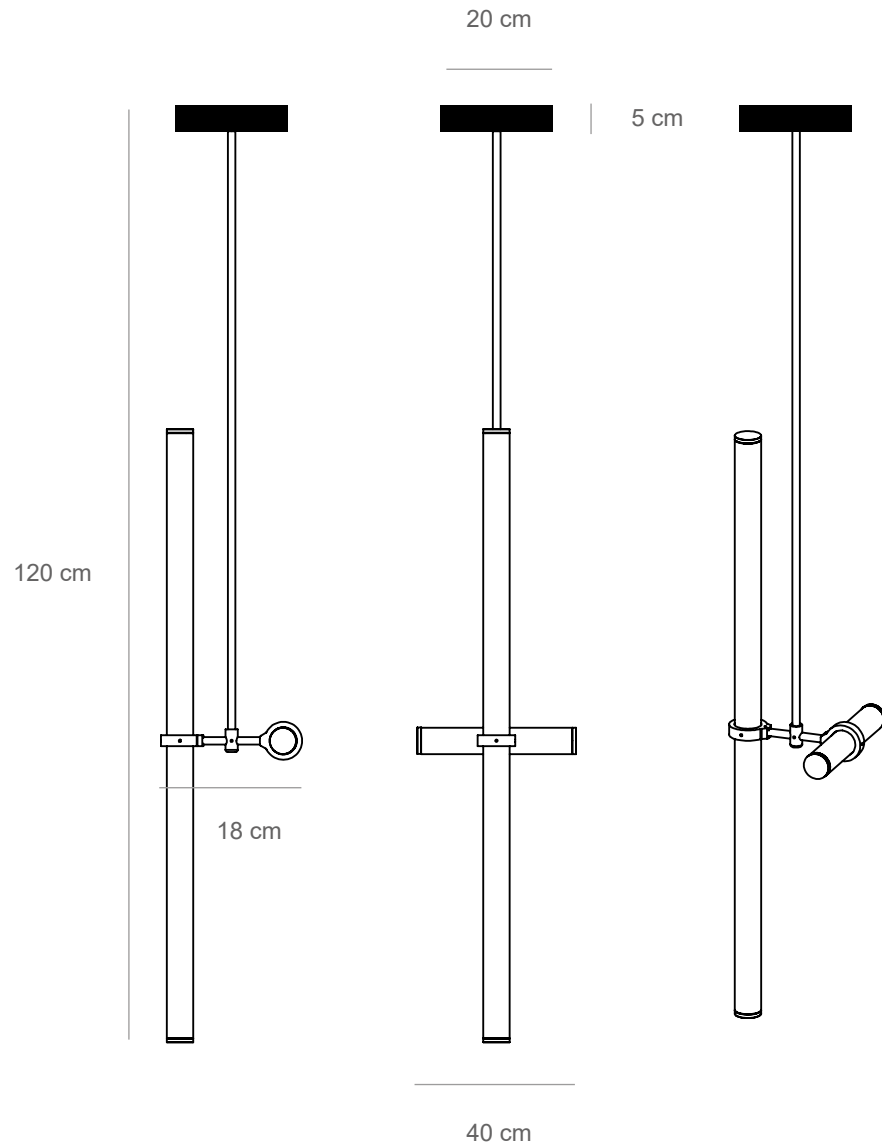

Color temperature: 2700K warm white

Dimensions: 80 cm x 5 cm (height to order)

Light tube diameter: 35 mm

Canopy diameter: 20 cm

Available light tube lengths: 80 cm / 60 cm / 40 cm

Voltage: 110-240

CE Approved

Light Object

technical details

018

Materials: brass pipe, acrylic tube, LED lights
Light: flexible LED strip light, 16W, 24V - UL listed

Color temperature: 2700K warm white

Dimensions: 81 cm x 68 cm (height to order)

019

Materials: brass pipe, acrylic tube, LED lights
Light: flexible LED strip light, 20W, 24V - UL listed

Color temperature: 2700K warm white

Dimensions: 120 cm x 40 cm (height to order)
Light tube diameter: 35 mm
Light tube length: 1x 80 cm and 1x 40 cm

Color temperature: 2700K warm white

Dimensions: 165 cm x 80 cm (height to order)

Light tube diameter: 35 mm

Brass pipe diameter: 10 mm

Canopy diameter: 20 cm

Available lengths: 165 cm / 125 cm

Voltage: 110-240