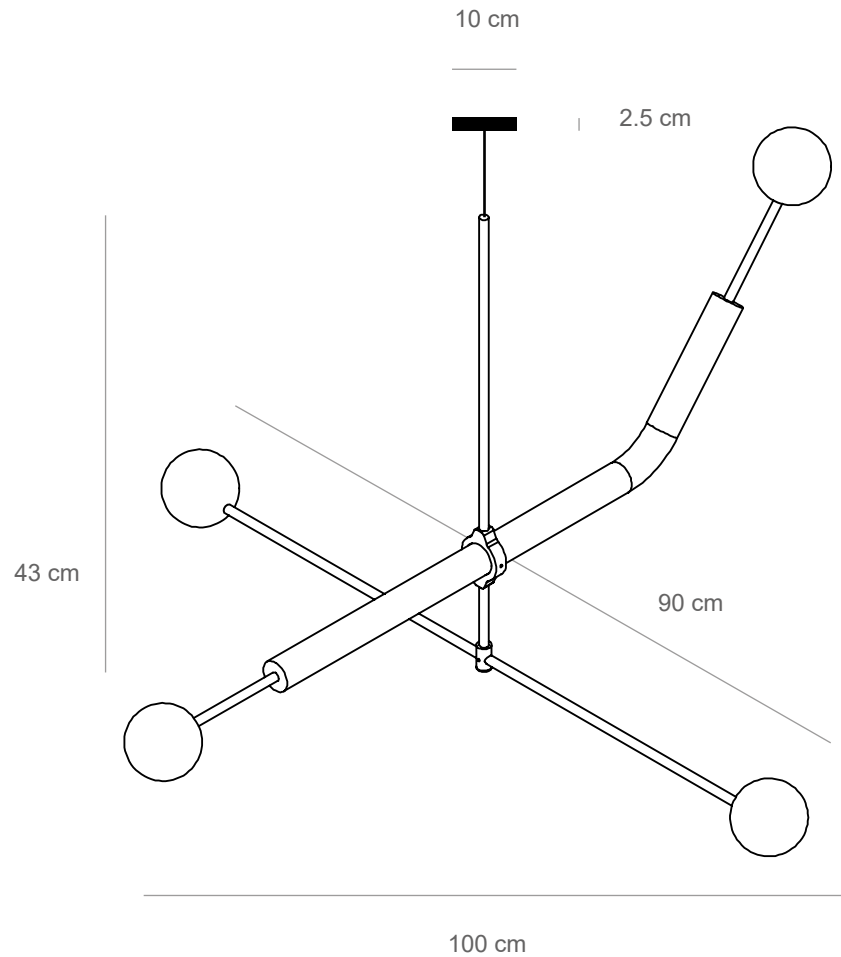

Light Object

technical details

020.2

Materials: brass pipe, glass balls, LED light bulb
Light: G9 LED light bulb
Lumens: 1600

Color temperature: 2700K warm white

Dimensions: 100 cm x 90 cm x 43 cm (height to order)
Number of light balls: 4

Brass pipe diameter: 10 mm & 36 mm
Canopy diameter: 10 cm

Voltage: 110-240

Assembled by hand in Berlin studio from costume components.
Available finishes: polished brass, natural brass, satin brass, black, white
Customization available.
Made to order.