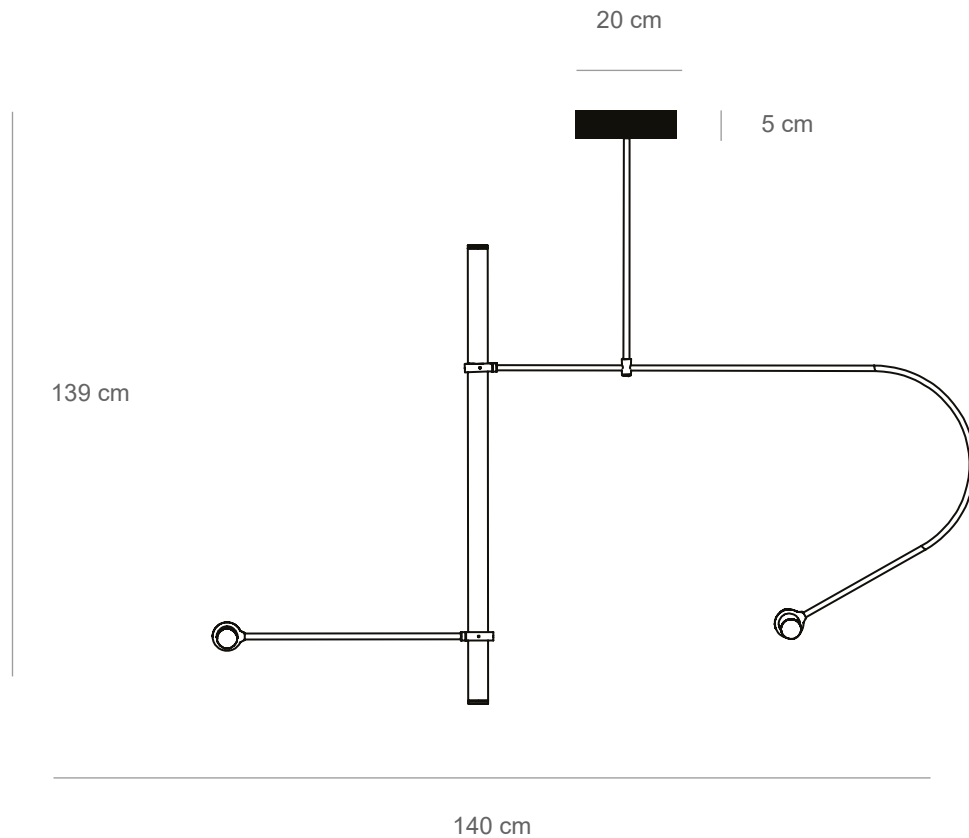

Tube pendant

technical details

No. 2

Materials: brass pipe, acrylic tube, LED lights
Light: flexible LED strip light, 48W, 24V - UL listed

Color temperature: 2700K warm white

Dimensions: 140 cm x 139 cm (height to order)

Light tube diameter: 35 mm

Light tube length: 2x 80 cm and 1x 60 cm

Brass pipe diameter: 10 mm

Number of light tubes: 3

Voltage: 110-240

CE Approved

Assembled by hand in Berlin studio from costume components.

Available finishes: polished brass, natural brass, black, white

Customization available.

Made to order.