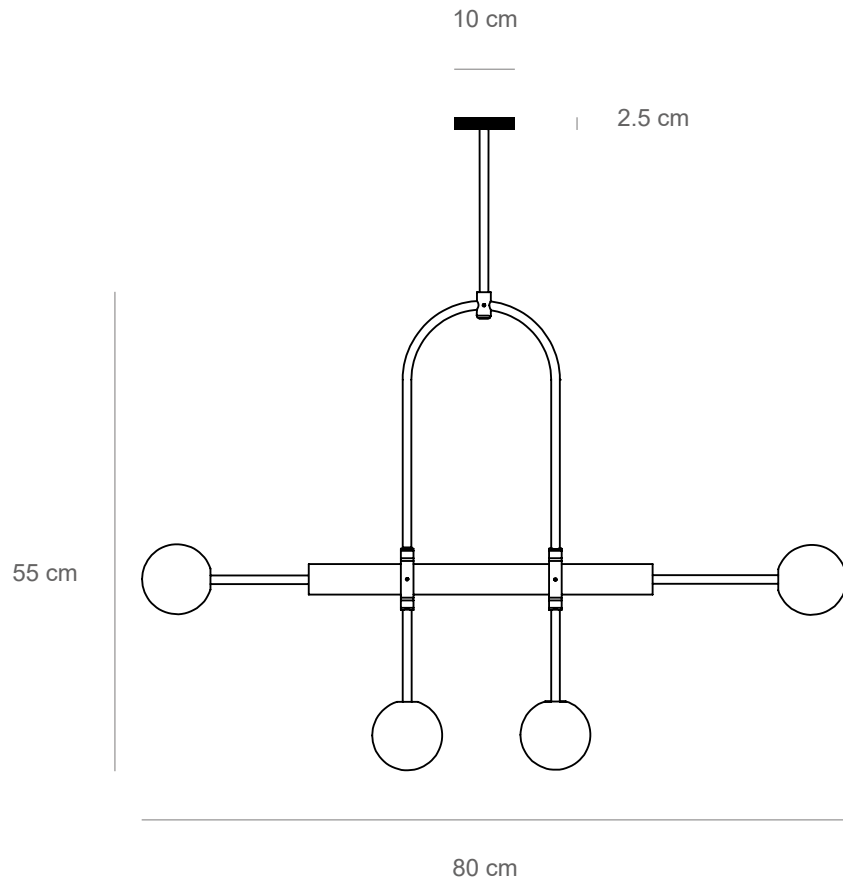

Color temperature: 2700K warm white

Dimensions: 131 mm x 238 mm
Brass palette thickness: 4 mm
Distance from wall: 32 mm
Number of light balls: 1

Brass pipe diameter: 10 mm & 36 mm
Canopy diameter: 10 cm

Light Object

technical details

020.1

Materials: brass pipe, glass balls, LED light bulb
Light: G9 LED light bulb
Lumens: 1280

Color temperature: 2700K warm white

Dimensions: 80 cm x 55 cm (height to order)
Number of light balls: 4

Color temperature: 2700K warm white

Dimensions: 97 cm x 97 cm x 73 cm (height to order)
Number of light balls: 5

Brass pipe diameter: 10 mm & 36 mm
Canopy diameter: 10 cm

Voltage: 110-240

Assembled by hand in Berlin studio from costume components.
Available finishes: polished brass, natural brass, satin brass, black, white
Customization available.
Made to order.

Color temperature: 2700K warm white

Dimensions: 80 cm x 5 cm (height to order)

Light tube diameter: 35 mm

Canopy diameter: 20 cm

Available light tube lengths: 80 cm / 60 cm / 40 cm

Voltage: 110-240

CE Approved