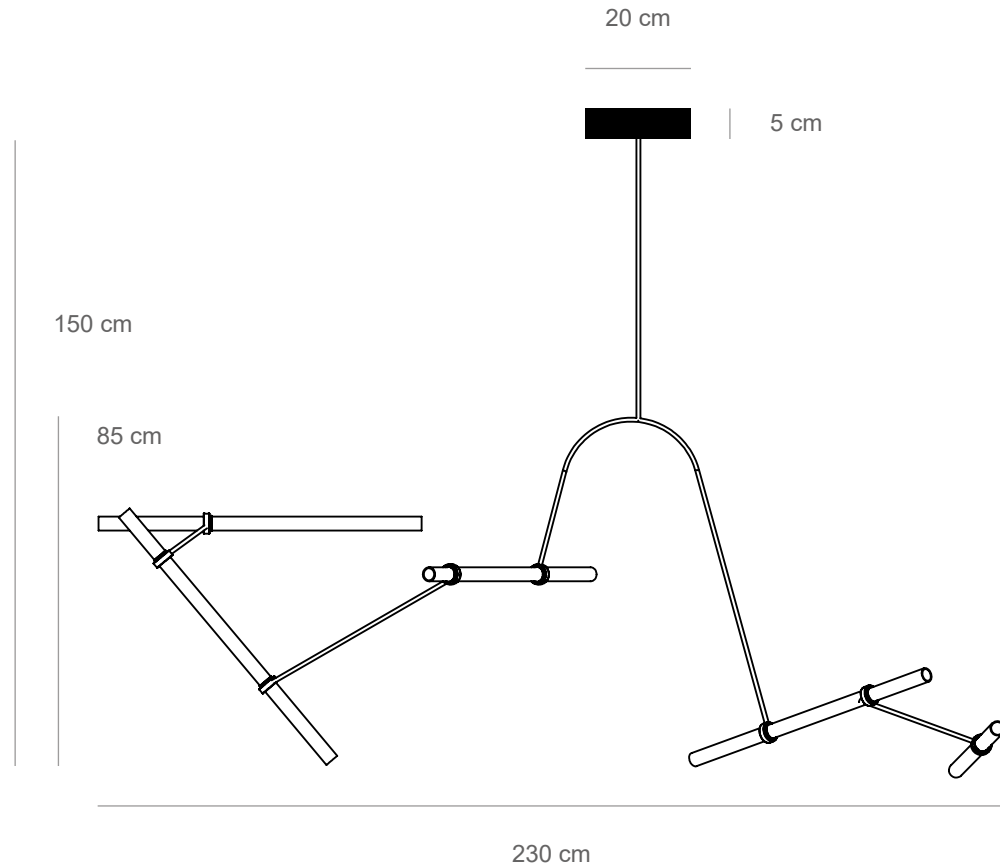

Tube pendant

technical details

No. 4

Materials: brass pipe, acrylic tube, LED lights
Light: flexible LED strip light, 80W, 24V - UL listed

Color temperature: 2700K warm white

Dimensions: 230 cm x 150 cm (height to order)

Light tube diameter: 35 mm

Light tube length: 5x 80 cm

Brass pipe diameter: 10 mm

Number of light tubes: 5

Voltage: 110-240

CE Approved

Assembled by hand in Berlin studio from costume components.

Available finishes: polished brass, natural brass, black, white

Customization available.

Made to order.