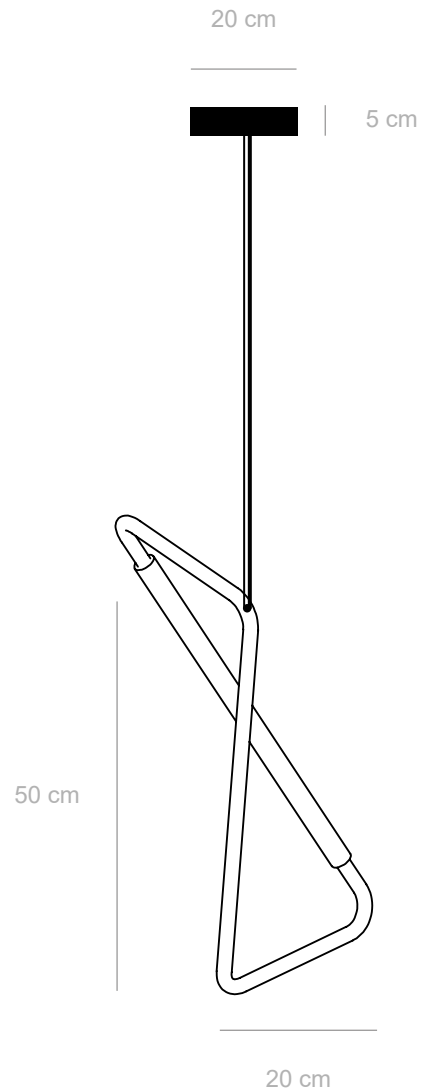

Light Object

technical details

001

Materials: iron pipe, acrylic tube, LED lights
Light: flexible LED strip light, 10W, 24V

Color temperature: 2700K warm white

Dimensions: 50 cm x 20 cm x 20 cm (height to order)
Light tube diameter: 22 mm
Metal pipe diameter: 16 mm

Electric cord and transformer: plug switching power supply 24V 1A
Voltage: 110-240
Length of the electric cord: 200 cm
CE Approved

Assembled by hand in Berlin studio from costume components.
Available finishes: polished brass, natural brass, stainless steel, black, white
Customization available.
Made to order.