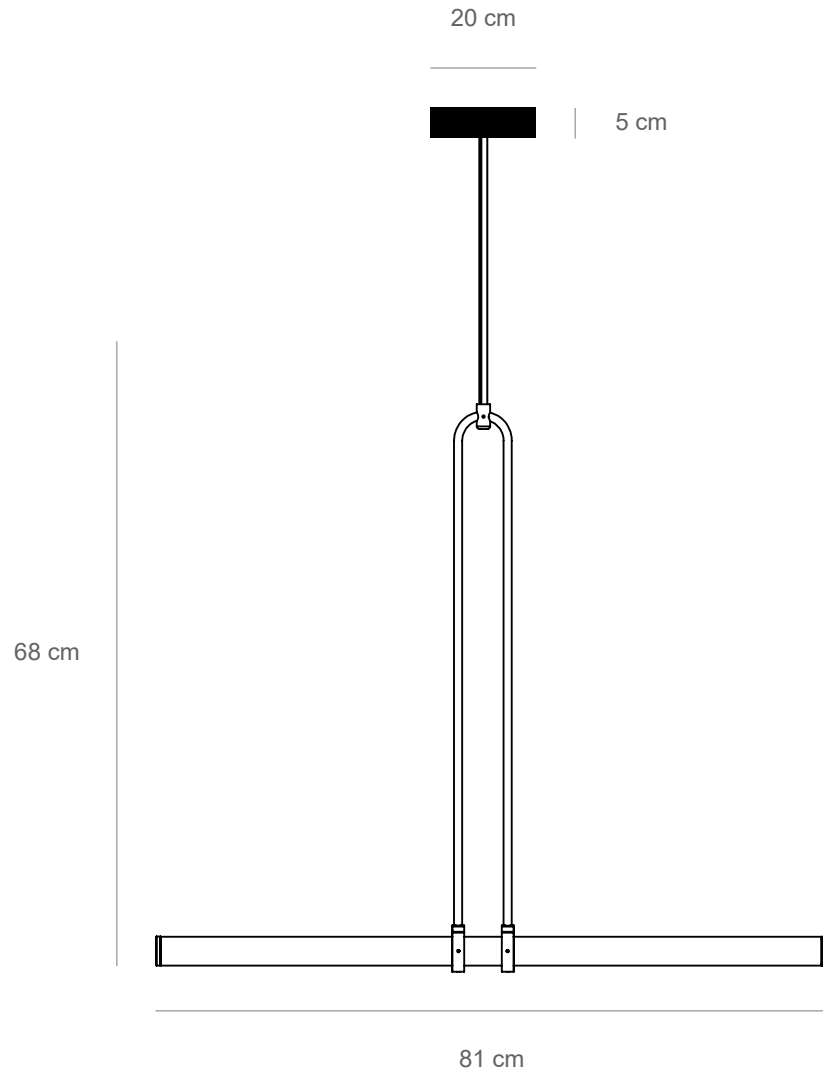

Color temperature: 2700K warm white

Dimensions: 97 cm x 97 cm x 73 cm (height to order)
Number of light balls: 5

Brass pipe diameter: 10 mm & 36 mm
Canopy diameter: 10 cm

Voltage: 110-240

Assembled by hand in Berlin studio from costume components.
Available finishes: polished brass, natural brass, satin brass, black, white
Customization available.
Made to order.

Color temperature: 2700K warm white

Dimensions: 80 cm x 5 cm (height to order)

Light tube diameter: 35 mm

Canopy diameter: 20 cm

Available light tube lengths: 80 cm / 60 cm / 40 cm

Voltage: 110-240

CE Approved

Light Object

technical details

018

Materials: brass pipe, acrylic tube, LED lights
Light: flexible LED strip light, 16W, 24V - UL listed

Color temperature: 2700K warm white

Dimensions: 81 cm x 68 cm (height to order)

019

Materials: brass pipe, acrylic tube, LED lights
Light: flexible LED strip light, 20W, 24V - UL listed

Color temperature: 2700K warm white

Dimensions: 120 cm x 40 cm (height to order)
Light tube diameter: 35 mm
Light tube length: 1x 80 cm and 1x 40 cm