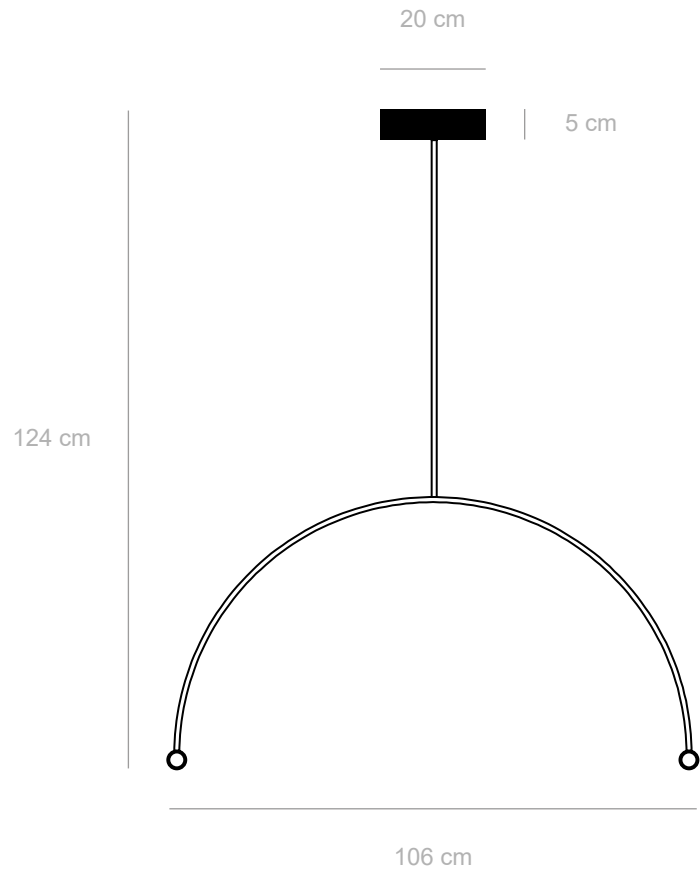

Tube pendant

technical details

No. 1

Materials: brass pipe, acrylic tube, LED lights
Light: flexible LED strip light, 32W, 24V - UL listed

Color temperature: 2700K warm white

Dimensions: 106 cm x 124 cm (height to order)

Light Tube diameter: 35 mm

Brass pipe diameter: 10 mm

Number of light tubes: 2

Voltage: 110-240

CE Approved

Assembled by hand in Berlin studio from costume components.

Available finishes: polished brass, natural brass, black, white

Customization available.

Made to order.