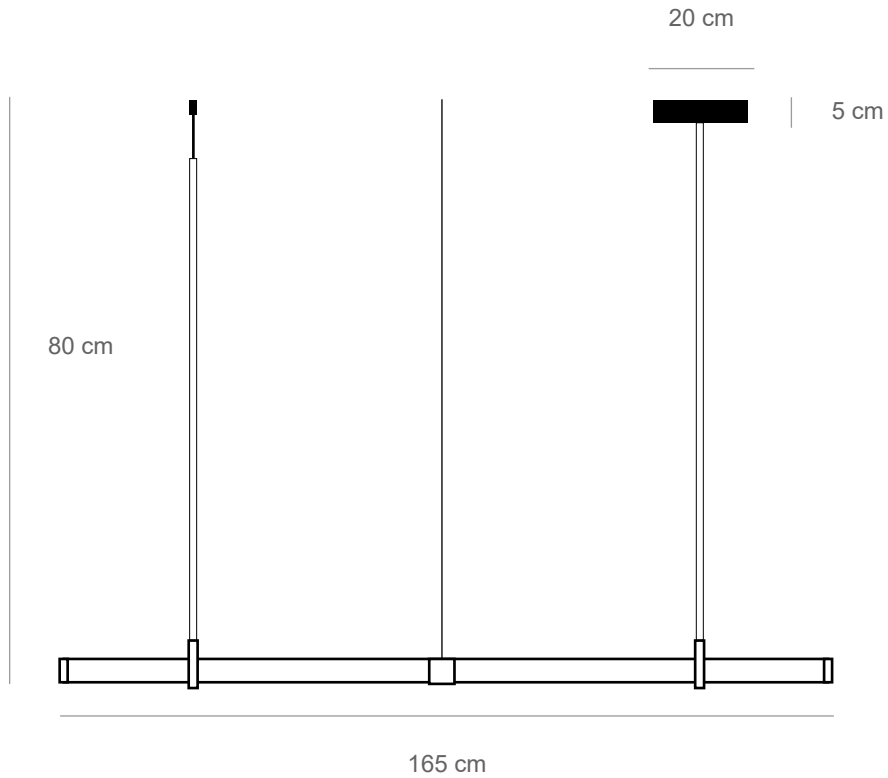

Light Object

technical details

015

Materials: brass pipe, acrylic tube, LED lights
Light: flexible LED strip light, 20W, 24V - UL listed

Color temperature: 2700K warm white

Dimensions: 165 cm x 80 cm (height to order)

Light tube diameter: 35 mm

Brass pipe diameter: 10 mm

Canopy diameter: 20 cm

Available lengths: 165 cm / 125 cm

Voltage: 110-240

CE Approved

Assembled by hand in Berlin studio from costume components.

Available finishes: polished brass, natural brass, black, white

Customization available.

Made to order.