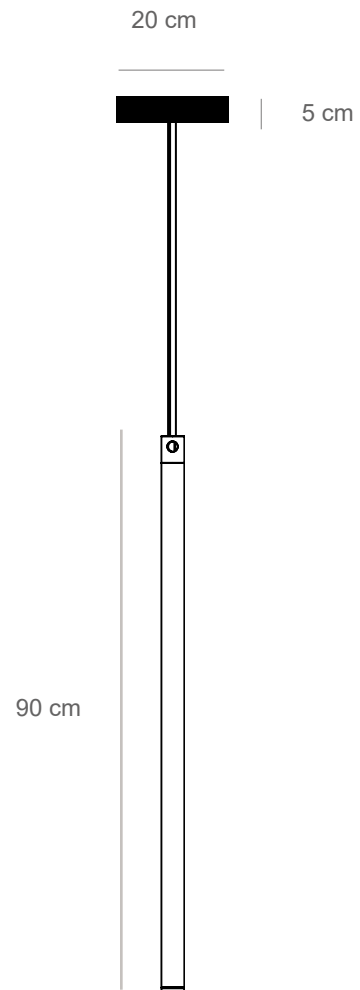

Light Object

technical details

017

Materials: brass pipe, acrylic tube, LED lights
Light: flexible LED strip light, 16W, 24V - UL listed

Color temperature: 2700K warm white

Dimensions: 90 cm (height to order)
Light tube diameter: 35 mm
Canopy diameter: 20 cm
Available lengths: 90 cm / 70 cm

Voltage: 110-240
CE Approved

Assembled by hand in Berlin studio from costume components.
Available finishes: polished brass, natural brass, black, white
Customization available.
Made to order.