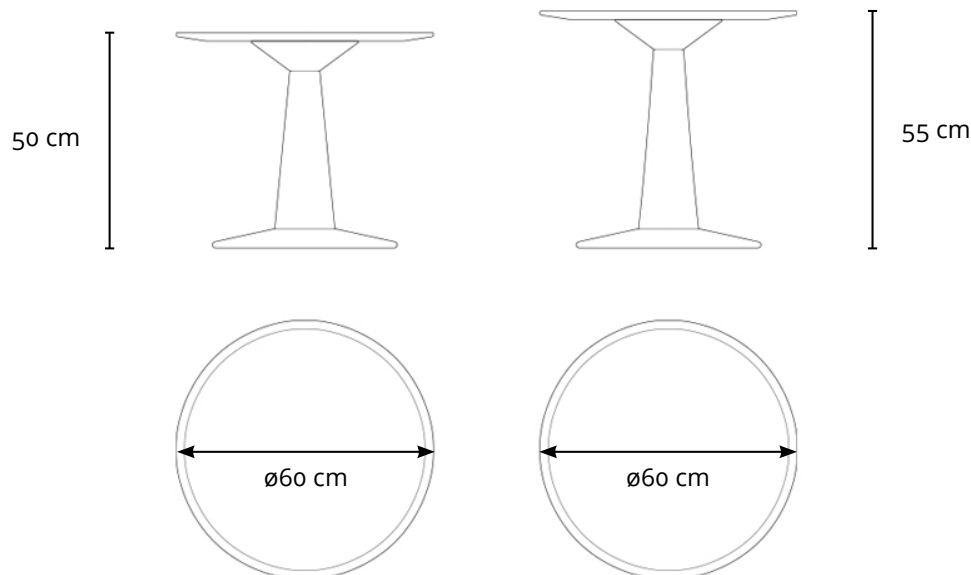

MESA MAC LATERAL

1988

DESCRIÇÃO TÉCNICA

DIMENSÕES

Altura 01

- $\varnothing 60 \times 50h$ (cm)

Altura 02

- $\varnothing 60 \times 55h$ (cm)

LinBrasil Licensed by Sergio Rodrigues © Todos os direitos reservados.

MAC SIDE TABLE

1988

PRODUCT INFO

DIMENSIONS

Height 01

- ø60 x 50h (cm)
- ø23.5" x 19.7"h (inches)*

Height 02

- ø60 x 55h (cm)
- ø23.5" x 21.5"h (inches)*

PRODUCT DESCRIPTION

- Solid wood base.
- Table top - center in wood or glass, framed in solid wood.

* The inch measurements are approximate for better picturing the dimensions. Only the centimeters measurements are accurate.

- ø120 x 75h (cm)
- ø47.2" x 29.5"h (inches)*
- Available diameters:
100, 110, 120, 130 and 140 cm

PRODUCT DESCRIPTION

- Solid wood base.
- Table top - center in wood or glass, framed in solid wood.

* The inch measurements are approximate for better picturing the dimensions. Only the centimeters measurements are accurate.