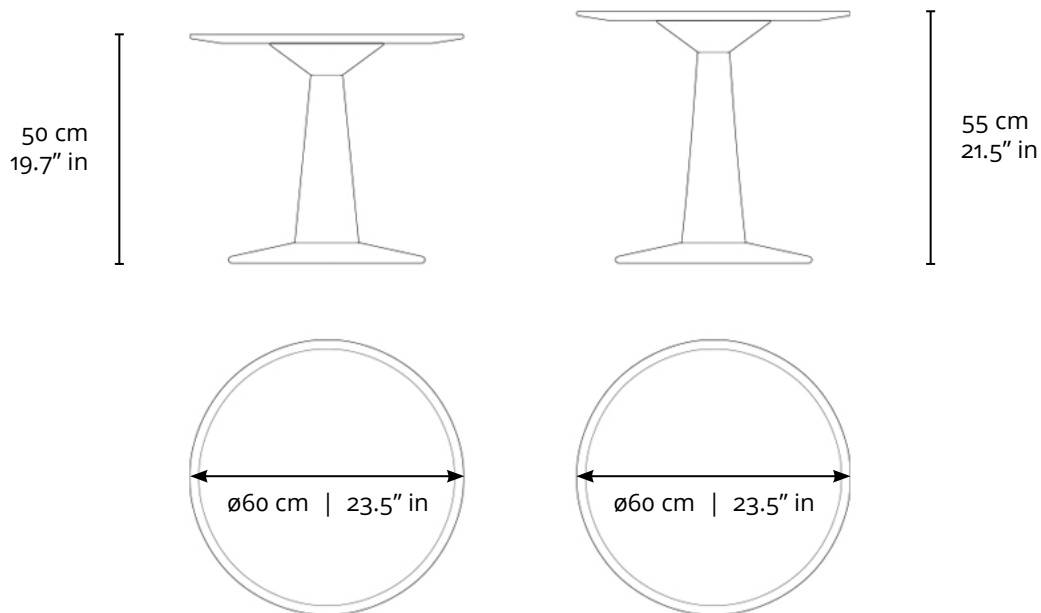

LinBrasil Licensed by Sergio Rodrigues © Todos os direitos reservados.

MAC SIDE TABLE

1988

PRODUCT INFO

DIMENSIONS

Height 01

- ø60 x 50h (cm)
- ø23.5" x 19.7"h (inches)*

Height 02

- ø60 x 55h (cm)
- ø23.5" x 21.5"h (inches)*

PRODUCT DESCRIPTION

- Solid wood base.
- Table top - center in wood or glass, framed in solid wood.

* The inch measurements are approximate for better picturing the dimensions. Only the centimeters measurements are accurate.

LinBrasil Licensed by Sergio Rodrigues © Todos os direitos reservados.

MAC DINNER TABLE

1988

PRODUCT INFO

DIMENSIONS

Height 01

- ø90 x 70h (cm)
- ø35.5" x 27.5"h (inches)*

Height 02

- ø120 x 75h (cm)
- ø47.2" x 29.5"h (inches)*
- Available diameters:
100, 110, 120, 130 and 140 cm

PRODUCT DESCRIPTION

- Solid wood base.
- Table top - center in wood or glass, framed in solid wood.

* The inch measurements are approximate for better picturing the dimensions. Only the centimeters measurements are accurate.