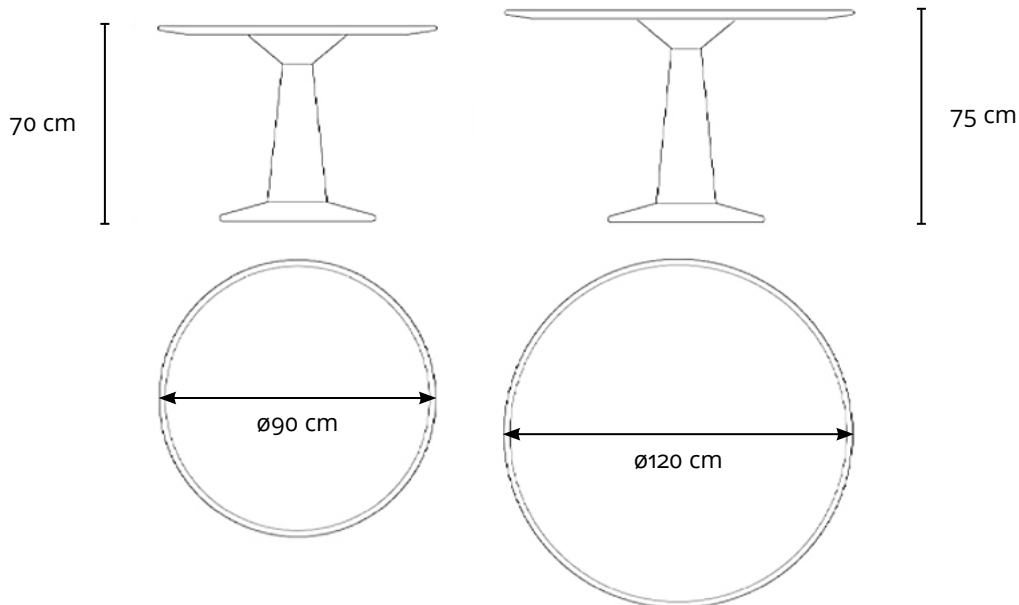

LinBrasil Licensed by Sergio Rodrigues © Todos os direitos reservados.

MESA MAC JANTAR 1988

DESCRIÇÃO TÉCNICA

DIMENSÕES

Altura 01

- $\varnothing 90 \times 70h$ (cm)

Altura 02

- $\varnothing 120 \times 75h$ (cm)
- Disponível nos diâmetros:
100, 110, 120, 130 e 140 cm.

LinBrasil Licensed by Sergio Rodrigues © Todos os direitos reservados.

MAC SIDE TABLE

1988

PRODUCT INFO

DIMENSIONS

Height 01

- ø60 x 50h (cm)
- ø23.5" x 19.7"h (inches)*

Height 02

- ø60 x 55h (cm)
- ø23.5" x 21.5"h (inches)*

PRODUCT DESCRIPTION

- Solid wood base.
- Table top - center in wood or glass, framed in solid wood.

* The inch measurements are approximate for better picturing the dimensions. Only the centimeters measurements are accurate.

- ø120 x 75h (cm)
- ø47.2" x 29.5"h (inches)*
- Available diameters:
100, 110, 120, 130 and 140 cm

PRODUCT DESCRIPTION

- Solid wood base.
- Table top - center in wood or glass, framed in solid wood.

* The inch measurements are approximate for better picturing the dimensions. Only the centimeters measurements are accurate.