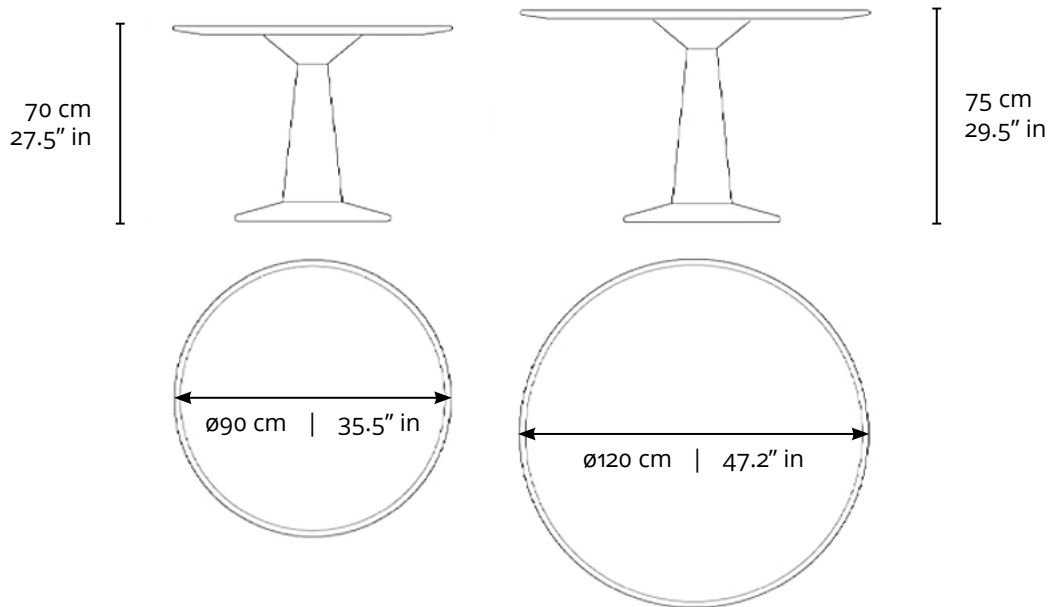

LinBrasil Licensed by Sergio Rodrigues © Todos os direitos reservados.

MAC SIDE TABLE

1988

PRODUCT INFO

DIMENSIONS

Height 01

- ø60 x 50h (cm)
- ø23.5" x 19.7"h (inches)*

Height 02

- ø60 x 55h (cm)
- ø23.5" x 21.5"h (inches)*

PRODUCT DESCRIPTION

- Solid wood base.
- Table top - center in wood or glass, framed in solid wood.

* The inch measurements are approximate for better picturing the dimensions. Only the centimeters measurements are accurate.

LinBrasil Licensed by Sergio Rodrigues © Todos os direitos reservados.

MAC DINNER TABLE

1988

PRODUCT INFO

DIMENSIONS

Height 01

- ø90 x 70h (cm)
- ø35.5" x 27.5"h (inches)*

Height 02

- ø120 x 75h (cm)
- ø47.2" x 29.5"h (inches)*
- Available diameters:
100, 110, 120, 130 and 140 cm

PRODUCT DESCRIPTION

- Solid wood base.
- Table top - center in wood or glass, framed in solid wood.

* The inch measurements are approximate for better picturing the dimensions. Only the centimeters measurements are accurate.