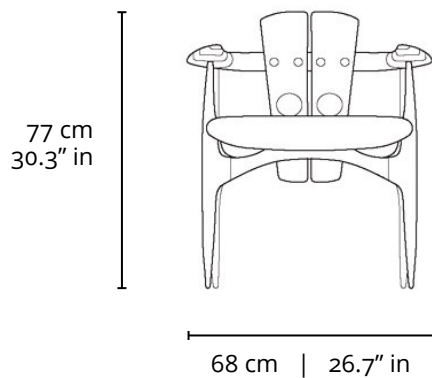

CADEIRA KATITA

1997

DESCRIÇÃO TÉCNICA

DIMENSÕES

- 68 x 62,5 x 77h (cm)

MATERIAIS E FABRICAÇÃO

- Estrutura em madeira maciça.
- Assento estofado, revestido em couro natural ou tecido.

INFORMAÇÕES

LinBrasil Licensed by Sergio Rodrigues © Todos os direitos reservados.

KATITA CHAIR

1997

PRODUCT INFO

DIMENSIONS

- 68 x 62,5 x 77h (cm)
- 26.7" x 24.5" x 30.3"h (inches)*

PRODUCT DESCRIPTION

- Solid wood frame.
- Upholstered seat.

* The inch measurements are approximate for better picturing the dimensions. Only the centimeters measurements are accurate.

INFO

"This Sergio Rodrigues furniture line is licensed to and commercialized exclusively by LinBrasil Ltda and is protected by patent laws and legal sanctions under both criminal and civil codes. Legal proceedings may be instituted against any parties breaching the rights of LinBrasil."