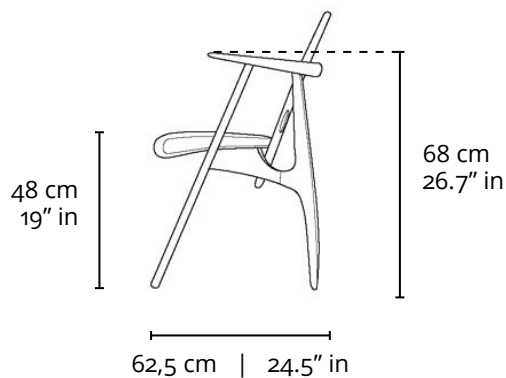

CADEIRA KATITA

1997

DESCRIÇÃO TÉCNICA

DIMENSÕES

- 68 x 62,5 x 77h (cm)

MATERIAIS E FABRICAÇÃO

- Estrutura em madeira maciça.
- Assento estofado, revestido em couro natural ou tecido.

INFORMAÇÕES

LinBrasil Licensed by Sergio Rodrigues © Todos os direitos reservados.

KATITA CHAIR

1997

PRODUCT INFO

DIMENSIONS

- 68 x 62,5 x 77h (cm)
- 26.7" x 24.5" x 30.3"h (inches)*

PRODUCT DESCRIPTION

- Solid wood frame.
- Upholstered seat.

* The inch measurements are approximate for better picturing the dimensions. Only the centimeters measurements are accurate.

INFO

"This Sergio Rodrigues furniture line is licensed to and commercialized exclusively by LinBrasil Ltda and is protected by patent laws and legal sanctions under both criminal and civil codes. Legal proceedings may be instituted against any parties breaching the rights of LinBrasil."