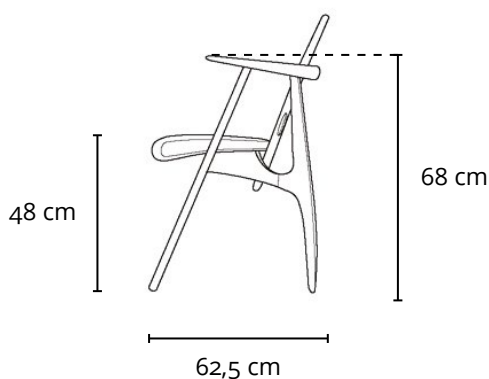

CADEIRA KATITA

1997

DESCRIÇÃO TÉCNICA

DIMENSÕES

- 68 x 62,5 x 77h (cm)

MATERIAIS E FABRICAÇÃO

- Estrutura em madeira maciça.
- Assento estofado, revestido em couro natural ou tecido.

INFORMAÇÕES

LinBrasil Licensed by Sergio Rodrigues © Todos os direitos reservados.

KATITA CHAIR

1997

PRODUCT INFO

DIMENSIONS

- 68 x 62,5 x 77h (cm)
- 26.7" x 24.5" x 30.3"h (inches)*

PRODUCT DESCRIPTION

- Solid wood frame.
- Upholstered seat.

* The inch measurements are approximate for better picturing the dimensions. Only the centimeters measurements are accurate.

INFO

"This Sergio Rodrigues furniture line is licensed to and commercialized exclusively by LinBrasil Ltda and is protected by patent laws and legal sanctions under both criminal and civil codes. Legal proceedings may be instituted against any parties breaching the rights of LinBrasil."