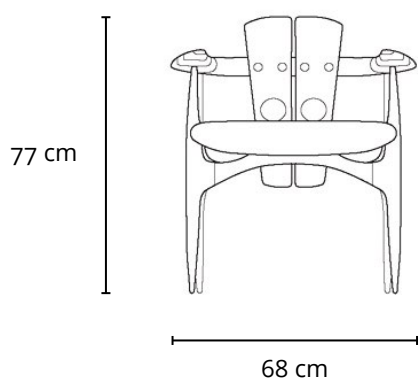

CADEIRA KATITA

1997

DESCRIÇÃO TÉCNICA

DIMENSÕES

- 68 x 62,5 x 77h (cm)

MATERIAIS E FABRICAÇÃO

- Estrutura em madeira maciça.
- Assento estofado, revestido em couro natural ou tecido.

INFORMAÇÕES

LinBrasil Licensed by Sergio Rodrigues © Todos os direitos reservados.

KATITA CHAIR

1997

PRODUCT INFO

DIMENSIONS

- 68 x 62,5 x 77h (cm)
- 26.7" x 24.5" x 30.3"h (inches)*

PRODUCT DESCRIPTION

- Solid wood frame.
- Upholstered seat.

* The inch measurements are approximate for better picturing the dimensions. Only the centimeters measurements are accurate.

INFO

"This Sergio Rodrigues furniture line is licensed to and commercialized exclusively by LinBrasil Ltda and is protected by patent laws and legal sanctions under both criminal and civil codes. Legal proceedings may be instituted against any parties breaching the rights of LinBrasil."