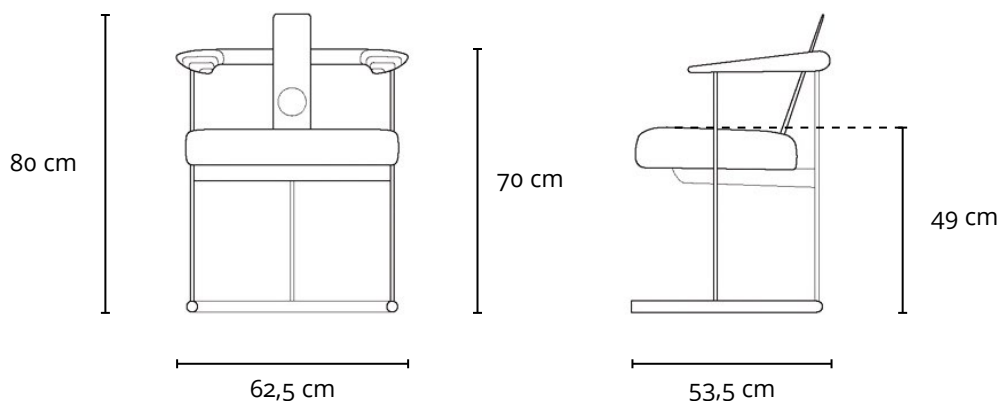

CADEIRA DAAV 1983

DESCRIÇÃO TÉCNICA

DIMENSÕES

- 62,5 x 53,5 x 80h (cm)

MATERIAIS E FABRICAÇÃO

- Estrutura em aço inox polido ou com pintura PU automotiva acetinada preta.
- Braço e encosto em madeira maciça.
- Assento estofado, revestido em couro natural ou tecido.

LinBrasil Licensed by Sergio Rodrigues © Todos os direitos reservados.

DAAV CHAIR

1983

PRODUCT INFO

DIMENSIONS

- 62,5 x 53,5 x 80h (cm)
- 24.5" x 21" x 31.5"h (inches)*

PRODUCT DESCRIPTION

- Stainless steel frame in polished steel or black automotive painting.
- Solid wood arms and back.
- Upholstered seat.

* The inch measurements are approximate for better picturing the dimensions. Only the centimeters measurements are accurate.

INFO

"This Sergio Rodrigues furniture line is licensed to and commercialized exclusively by LinBrasil Ltda and is protected by patent laws and legal sanctions under both criminal and civil codes. Legal proceedings may be instituted against any parties breaching the rights of LinBrasil."