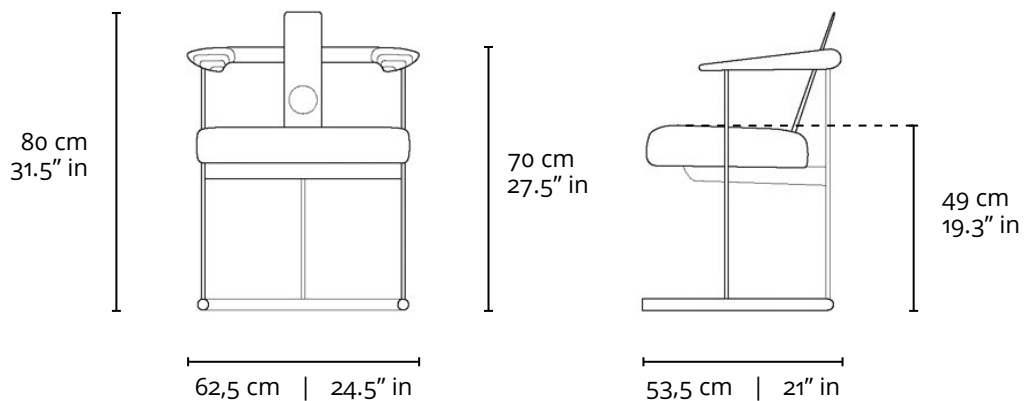

CADEIRA DAAV 1983

DESCRIÇÃO TÉCNICA

DIMENSÕES

- 62,5 x 53,5 x 80h (cm)

MATERIAIS E FABRICAÇÃO

- Estrutura em aço inox polido ou com pintura PU automotiva acetinada preta.
- Braço e encosto em madeira maciça.
- Assento estofado, revestido em couro natural ou tecido.

LinBrasil Licensed by Sergio Rodrigues © Todos os direitos reservados.

DAAV CHAIR

1983

PRODUCT INFO

DIMENSIONS

- 62,5 x 53,5 x 80h (cm)
- 24.5" x 21" x 31.5"h (inches)*

PRODUCT DESCRIPTION

- Stainless steel frame in polished steel or black automotive painting.
- Solid wood arms and back.
- Upholstered seat.

* The inch measurements are approximate for better picturing the dimensions. Only the centimeters measurements are accurate.

INFO

"This Sergio Rodrigues furniture line is licensed to and commercialized exclusively by LinBrasil Ltda and is protected by patent laws and legal sanctions under both criminal and civil codes. Legal proceedings may be instituted against any parties breaching the rights of LinBrasil."