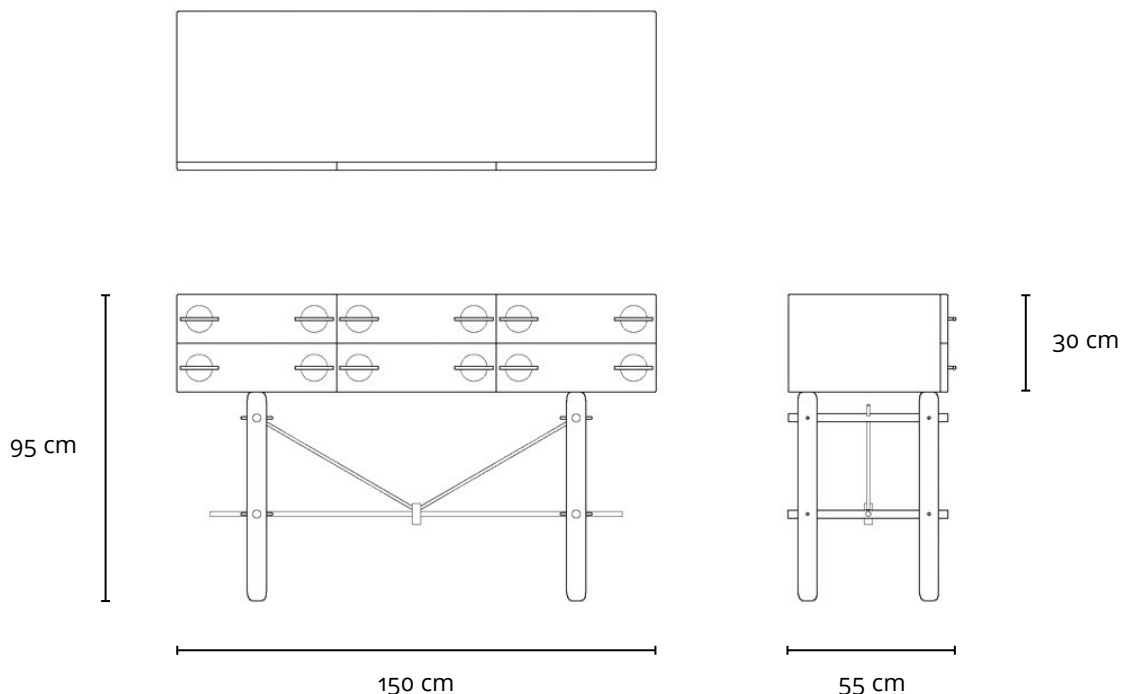

CÔMODA BIANCA

1993

DESCRIÇÃO TÉCNICA

DIMENSÕES

- 150 x 55 x 95h (cm)

MATERIAIS E FABRICAÇÃO

- Corpo em MDF laminado, encabeçado em madeira maciça.
- Frente das gavetas e pernas em madeira maciça.
- Metais em aço inox ou latão.

LinBrasil Licensed by Sergio Rodrigues © Todos os direitos reservados.

BIANCA CHEST

1993

PRODUCT INFO

DIMENSIONS

- 150 x 55 x 95h (cm)
- 59" x 21.5" x 37.5"h (inches)*

PRODUCT DESCRIPTION

- Solid wood legs and drawers.
- Upper body - laminated MDF framed in solid wood.
- Metal parts in stainless steel or brass.

* The inch measurements are approximate for better picturing the dimensions. Only the centimeters measurements are accurate.

INFO

"This Sergio Rodrigues furniture line is licensed to and commercialized exclusively by LinBrasil Ltda and is protected by patent laws and legal sanctions under both criminal and civil codes. Legal proceedings may be instituted against any parties breaching the rights of LinBrasil."