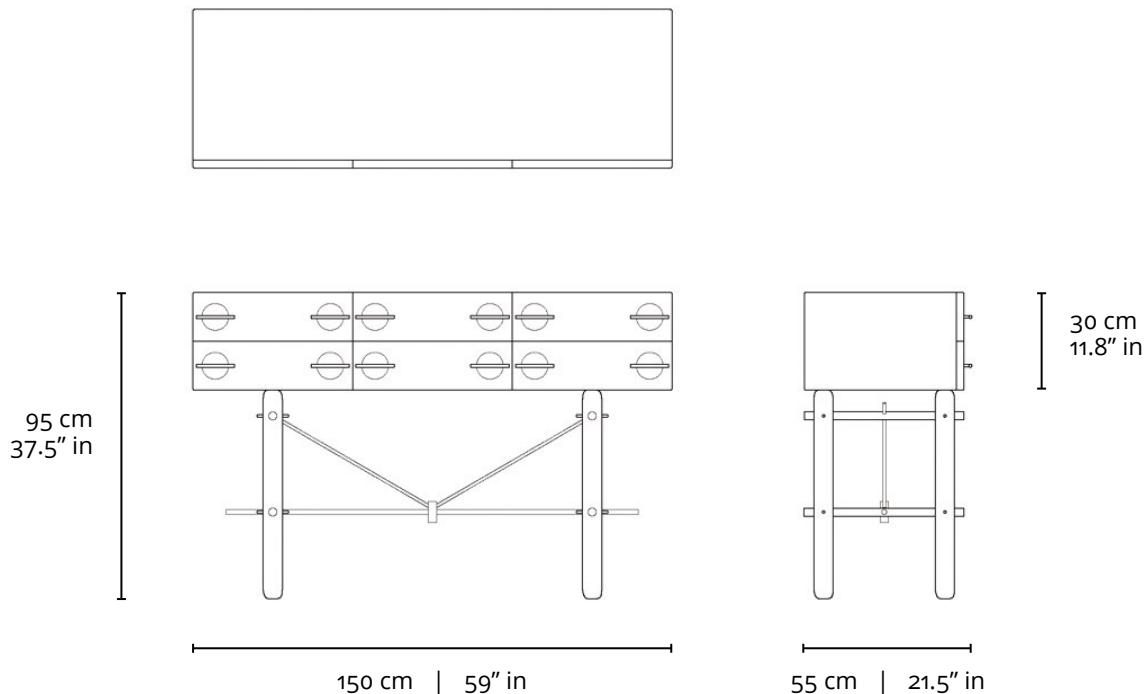

CÔMODA BIANCA

1993

DESCRIÇÃO TÉCNICA

DIMENSÕES

- 150 x 55 x 95h (cm)

MATERIAIS E FABRICAÇÃO

- Corpo em MDF laminado, encabeçado em madeira maciça.
- Frente das gavetas e pernas em madeira maciça.
- Metais em aço inox ou latão.

LinBrasil Licensed by Sergio Rodrigues © Todos os direitos reservados.

BIANCA CHEST

1993

PRODUCT INFO

DIMENSIONS

- 150 x 55 x 95h (cm)
- 59" x 21.5" x 37.5"h (inches)*

PRODUCT DESCRIPTION

- Solid wood legs and drawers.
- Upper body - laminated MDF framed in solid wood.
- Metal parts in stainless steel or brass.

* The inch measurements are approximate for better picturing the dimensions. Only the centimeters measurements are accurate.

INFO

"This Sergio Rodrigues furniture line is licensed to and commercialized exclusively by LinBrasil Ltda and is protected by patent laws and legal sanctions under both criminal and civil codes. Legal proceedings may be instituted against any parties breaching the rights of LinBrasil."