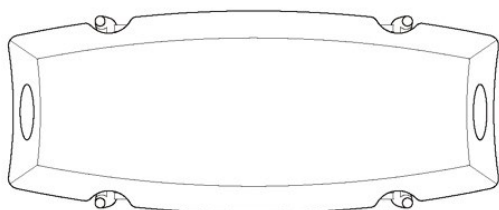

### DIMENSÕES

- 147 x 60 x 44h (cm)

## 1958

---

147 cm | 57.8" in

60 cm | 23.5" in

44 cm  
17.3" in

---

### DIMENSIONS

- 147 x 60 x 44h (cm)
- 57.8" x 23.5" x 17.3" (inches)\*