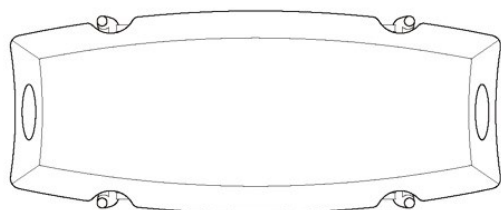

# MESA ARIMELLO

## 1958

---

147 cm

44 cm

60 cm

---

### DIMENSÕES

- 147 x 60 x 44h (cm)

### DIMENSIONS

- 147 x 60 x 44h (cm)
- 57.8" x 23.5" x 17.3" (inches)\*