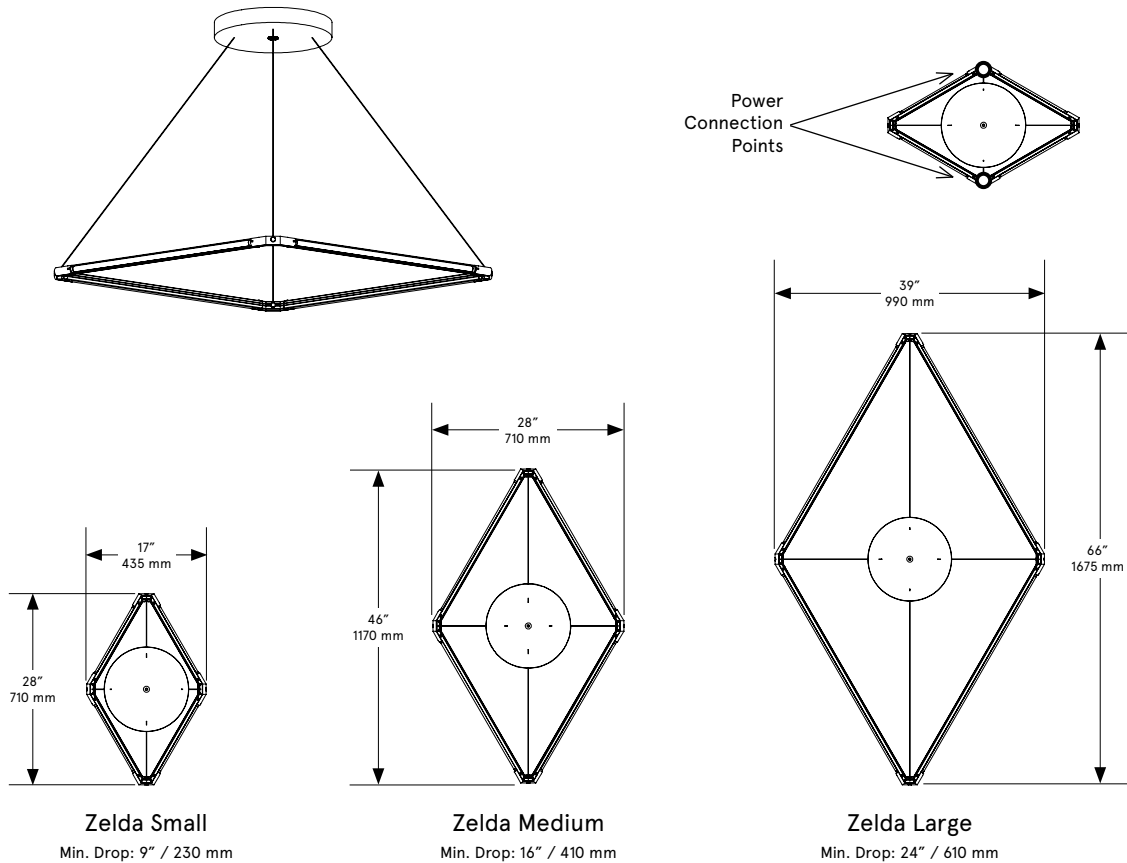

BE C BRITAIN

Zelda

Lead Time

14 - 16 weeks

Dimensions

As indicated in the drawings above. Height for all models is 1 inch / 26 mm.

Weight

s: 7 lb / 3.2 kg
m: 8.5 lb / 3.9 kg
l: 10.5 lb / 4.8 kg

LED Illumination

24 VDC T5 LED tube
2700 Kelvin
CRI 90

Input Voltage

110 - 240 VAC
277 VAC upon request

Installation

Locally mounted driver
120V Dimming: C-L (Lutron) switching
240V Dimming: 0-10V wireless (Lutron Pico)
Canopy: 12.25 x 1.75 inch (311 x 44 mm) round
in matching metal finish

Suspension

Aircraft cable with adjustable fasteners in the canopy. Variable suspension height.

Wiring

24V low voltage power through the aircraft cables.

Electrical - Total

s: Wattage: 12 Watt
Lumens: 960 Lumens
m: Wattage: 24 Watt
Lumens: 1920 Lumens
l: Wattage: 36 Watt
Lumens: 2880 Lumens