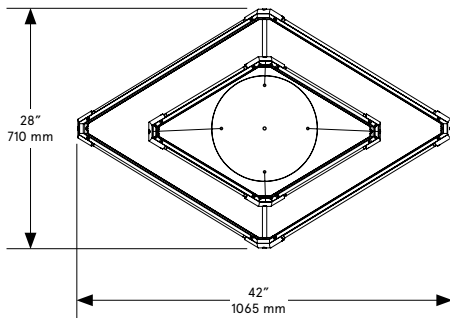

BE CB RIT TAIN

Angles are adjustable

Zelda Orbital Plane Medium

Lead Time

14 - 16 weeks

Dimensions

28 inch x 42 inch x 16 inch H
710 mm x 1065 mm x 405 mm H

Weight

14.5 lb / 6.6 kg

LED Illumination

24 VDC T5 LED tube
0-10V dimming
2700 Kelvin

Electrical

Wattage: 36 Watt
Lumens: 2880 Lumens
110 - 240 VAC
277 VAC upon request

Installation

Locally mounted driver
120V Dimming: C·L (Lutron) switching
240V Dimming: 0-10V wireless (Lutron Pico)
Canopy: 12.25 x 1.75 inch (311 x 44 mm) round
in matching metal finish

39 inch x 61 inch x 23 inch H
990 mm x 1550 mm x 585 mm H

Weight

17.5 lb / 7.9 kg

LED Illumination

24 VDC T5 LED tube
0-10V dimming
2700 Kelvin

Electrical - Total

Wattage: 60 Watt
Lumens: 4800 Lumens
110 - 240 VAC
277 VAC upon request