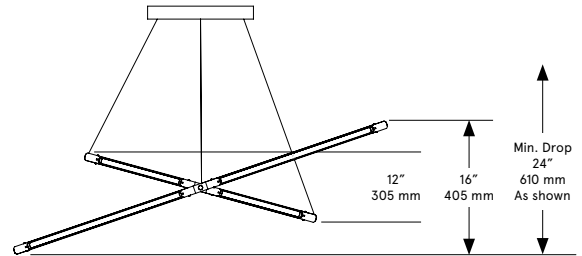

BE CB RIT TAIN

Angles are adjustable

Zelda Orbital Plane Medium

Lead Time

14 - 16 weeks

Dimensions

28 inch x 42 inch x 16 inch H
710 mm x 1065 mm x 405 mm H

Weight

14.5 lb / 6.6 kg

LED Illumination

24 VDC T5 LED tube
0-10V dimming
2700 Kelvin

Electrical

Wattage: 36 Watt
Lumens: 2880 Lumens
110 - 240 VAC
277 VAC upon request

Installation

Locally mounted driver
120V Dimming: C·L (Lutron) switching
240V Dimming: 0-10V wireless (Lutron Pico)
Canopy: 12.25 x 1.75 inch (311 x 44 mm) round
in matching metal finish

39 inch x 61 inch x 23 inch H
990 mm x 1550 mm x 585 mm H

Weight

17.5 lb / 7.9 kg

LED Illumination

24 VDC T5 LED tube
0-10V dimming
2700 Kelvin

Electrical - Total

Wattage: 60 Watt
Lumens: 4800 Lumens
110 - 240 VAC
277 VAC upon request