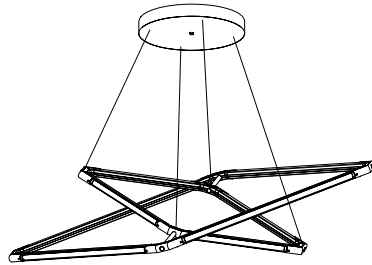

BE CB RIT TAIN

Angles are adjustable

Zelda Orbital Plane Medium

Lead Time

14 - 16 weeks

Dimensions

28 inch x 42 inch x 16 inch H
710 mm x 1065 mm x 405 mm H

Weight

14.5 lb / 6.6 kg

LED Illumination

24 VDC T5 LED tube
0-10V dimming
2700 Kelvin

Electrical

Wattage: 36 Watt
Lumens: 2880 Lumens
110 - 240 VAC
277 VAC upon request

Installation

Locally mounted driver
120V Dimming: C·L (Lutron) switching
240V Dimming: 0-10V wireless (Lutron Pico)
Canopy: 12.25 x 1.75 inch (311 x 44 mm) round
in matching metal finish

Suspension

Aircraft cable with adjustable fasteners in
the canopy. Variable suspension height.

Wiring

24V low voltage power through the aircraft
cables.

Materials

Finished Brass

Standard Finishes

Brushed Brass
Oil-Rubbed Bronze
Satin Nickel
Nickel Brass Contrast

39 inch x 61 inch x 23 inch H
990 mm x 1550 mm x 585 mm H

Weight

17.5 lb / 7.9 kg

LED Illumination

24 VDC T5 LED tube
0-10V dimming
2700 Kelvin

Electrical - Total

Wattage: 60 Watt
Lumens: 4800 Lumens
110 - 240 VAC
277 VAC upon request