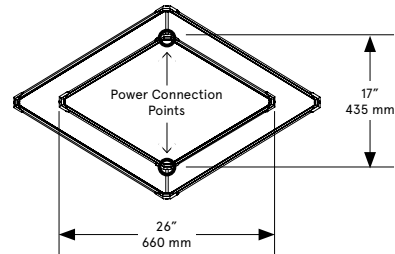

BE CB RIT TAIN

Angles are adjustable

Zelda Orbital Plane Medium

Lead Time

14 - 16 weeks

Dimensions

28 inch x 42 inch x 16 inch H
710 mm x 1065 mm x 405 mm H

Weight

14.5 lb / 6.6 kg

LED Illumination

24 VDC T5 LED tube
0-10V dimming
2700 Kelvin

Electrical

Wattage: 36 Watt
Lumens: 2880 Lumens
110 - 240 VAC
277 VAC upon request

Installation

Locally mounted driver
120V Dimming: C·L (Lutron) switching
240V Dimming: 0-10V wireless (Lutron Pico)
Canopy: 12.25 x 1.75 inch (311 x 44 mm) round
in matching metal finish

39 inch x 61 inch x 23 inch H
990 mm x 1550 mm x 585 mm H

Weight

17.5 lb / 7.9 kg

LED Illumination

24 VDC T5 LED tube
0-10V dimming
2700 Kelvin

Electrical - Total

Wattage: 60 Watt
Lumens: 4800 Lumens
110 - 240 VAC
277 VAC upon request