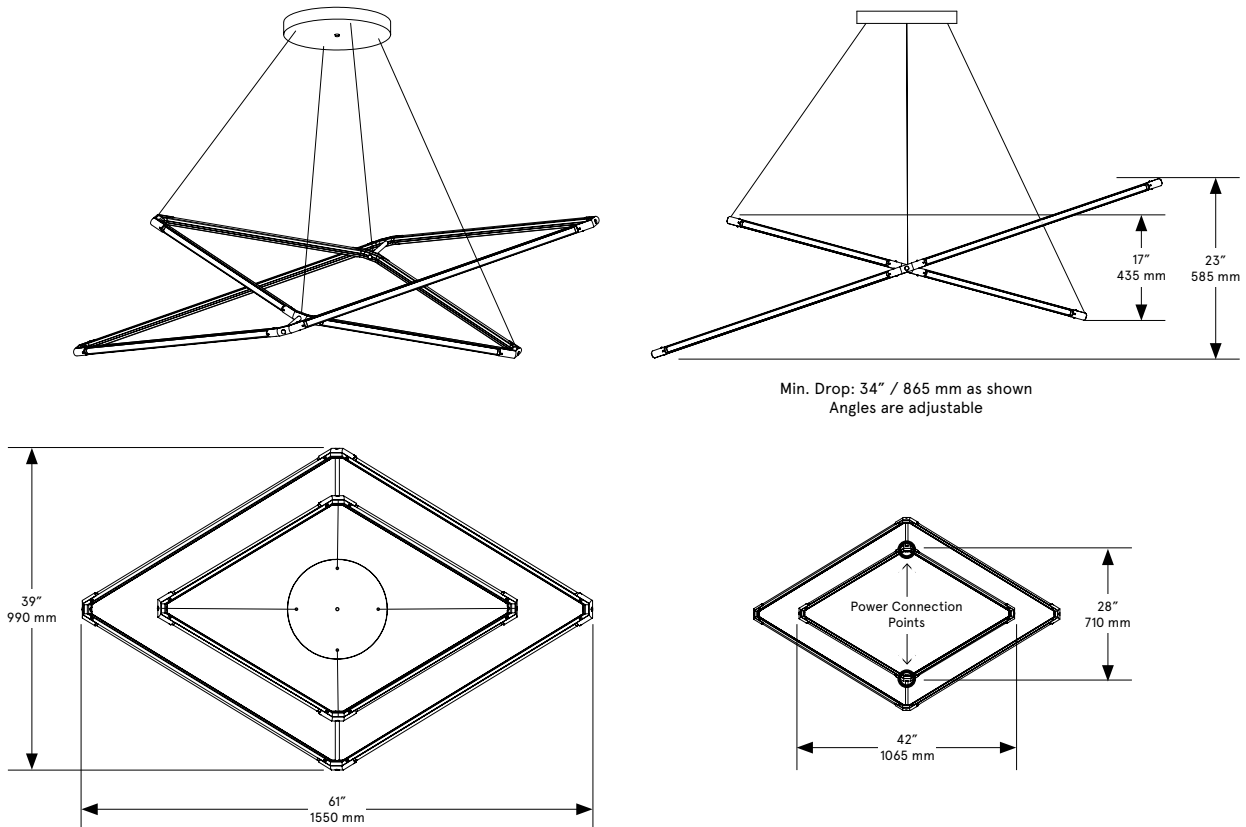

BE C BRIT TAIN

Zelda Orbital Plane Large

Lead Time

14 - 16 weeks

Dimensions

39 inch x 61 inch x 23 inch H
990 mm x 1550 mm x 585 mm H

Weight

17.5 lb / 7.9 kg

LED Illumination

24 VDC T5 LED tube
0-10V dimming
2700 Kelvin

Electrical - Total

Wattage: 60 Watt
Lumens: 4800 Lumens
110 - 240 VAC
277 VAC upon request

Installation

Locally mounted driver
Dimming: 0-10V wireless (Lutron Pico)
Canopy: 12.25 x 1.75 inch (311 x 44 mm) round
in matching metal finish

Suspension

Aircraft cable with adjustable fasteners in
the canopy. Variable suspension height.

Wiring

24V low voltage power through the aircraft
cables.

Materials

Finished Brass

Standard Finishes

Brushed Brass
Oil-Rubbed Bronze
Satin Nickel
Nickel Brass Contrast

Special Order Finishes

Polished Brass
Medium Antique Brass
Polished Nickel
Dark Pewter
Polished Black Nickel
Polished Copper
Smoky Copper