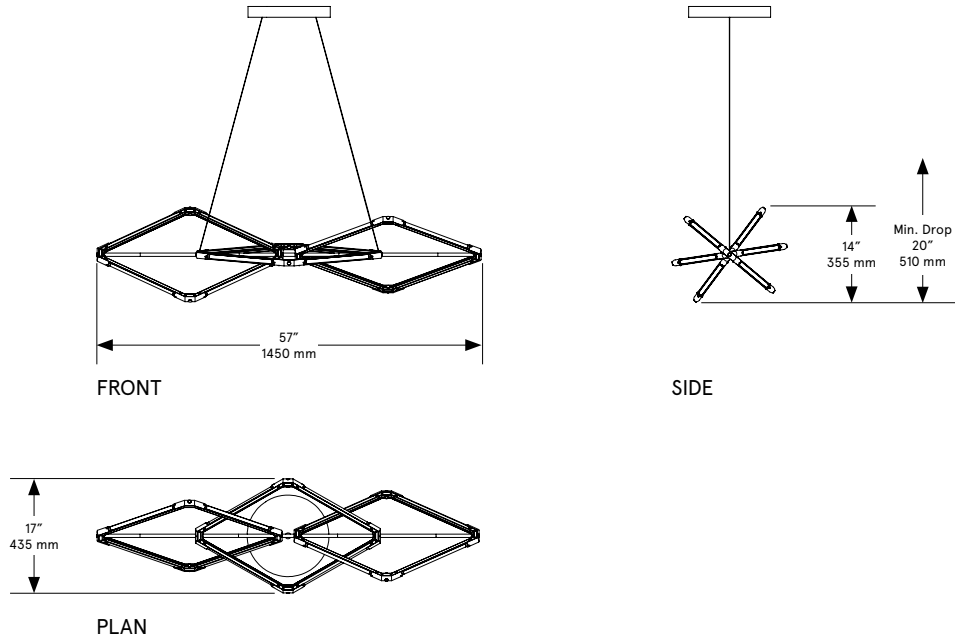

BE CB RIT TAIN

Zelda Links Small

Lead Time

14 - 16 weeks

Dimensions

57 inch x 17 inch x 14 inch H
1450 mm x 435 mm 355 mm H

Weight

21 lb / 9.5 kg

LED Illumination

24 VDC T5 LED tube
2700 Kelvin
CRI 90

Electrical - Total

Wattage: 36 Watt
Lumens: 2880 Lumens
110 - 240 VAC
277 VAC on request

Installation

Locally mounted driver
120V Dimming: C-L (Lutron) switching
240V Dimming: 0-10V wireless (Lutron Pico)
Canopy: 12.25 x 1.75 inch (311 x 44 mm) round
in matching metal finish

14 - 16 weeks

Dimensions

93 inch x 27 inch x 22 inch H
2360 mm x 685 mm 560 mm H

Weight

25 lb / 11.3 kg

LED Illumination

24 VDC T5 LED tube
2700 Kelvin
CRI 90

Electrical - Total

Lead Time

14 - 16 weeks

Dimensions

133in x 39in x 33in H
3380 mm x 990 mm 890 mm H

Weight

30 lb / 13.6 kg

LED Illumination

24 VDC T5 LED tube
2700 Kelvin
CRI 90