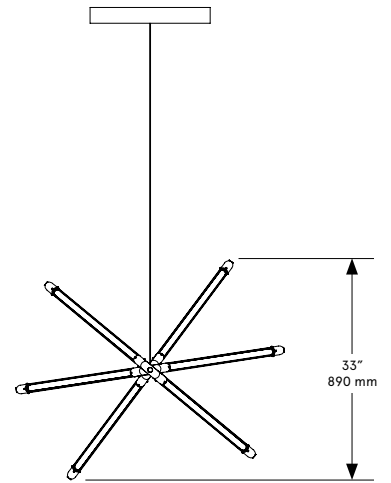

14 - 16 weeks

Dimensions

93 inch x 27 inch x 22 inch H
2360 mm x 685 mm 560 mm H

Weight

25 lb / 11.3 kg

LED Illumination

24 VDC T5 LED tube
2700 Kelvin
CRI 90

Electrical - Total

Suspension

Aircraft cable with adjustable fasteners in
the canopy. Variable suspension height.

Wiring

24V low voltage power through the aircraft
cables.

Materials

Finished Brass

Standard Finishes

Brushed Brass
Oil-Rubbed Bronze
Satin Nickel
Nickel Brass Contrast

Special Order Finishes

Polished Brass
Medium Antique Brass
Polished Nickel
Dark Pewter
Polished Black Nickel
Polished Copper
Smoky Copper

BE C BRITAIN

FRONT

SIDE

Min. Drop: 41" / 1040 mm

PLAN

Zelda Links Large

Lead Time

14 - 16 weeks

Dimensions

133in x 39in x 33in H
3380 mm x 990 mm 890 mm H

Weight

30 lb / 13.6 kg

LED Illumination

24 VDC T5 LED tube
2700 Kelvin
CRI 90