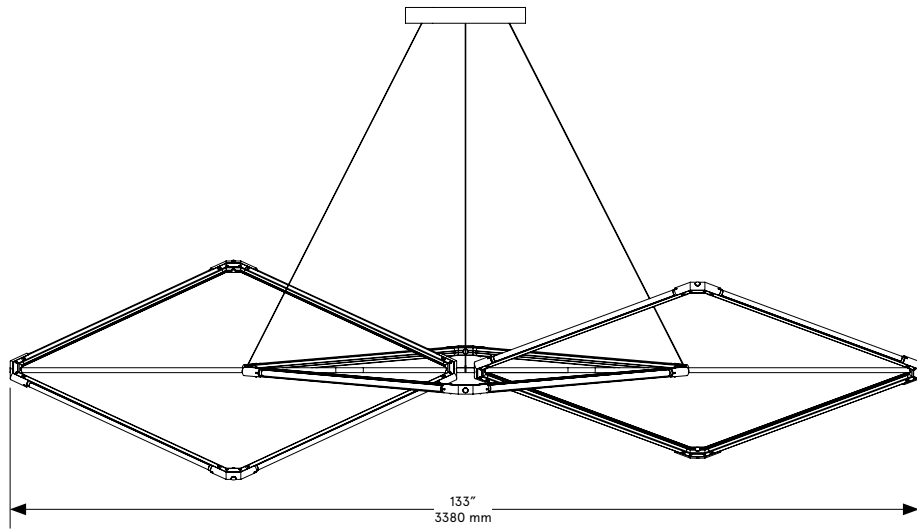

BE C BRITAIN

FRONT