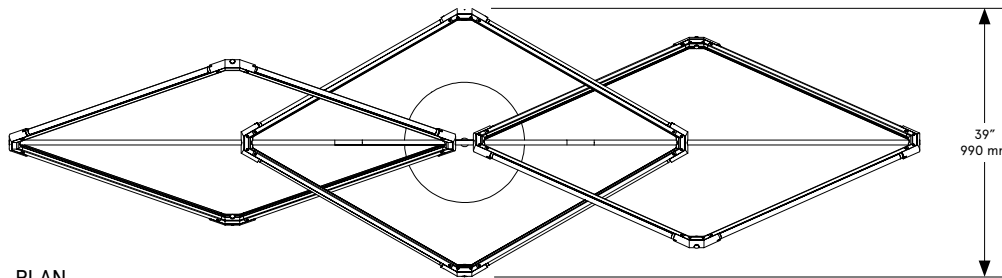

14 - 16 weeks

Dimensions

93 inch x 27 inch x 22 inch H
2360 mm x 685 mm 560 mm H

Weight

25 lb / 11.3 kg

LED Illumination

24 VDC T5 LED tube
2700 Kelvin
CRI 90

Electrical - Total

Special Order Finishes

Polished Brass
Medium Antique Brass
Polished Nickel
Dark Pewter
Polished Black Nickel
Polished Copper
Smoky Copper

BE C BRITAIN

FRONT

SIDE

Min. Drop: 41" / 1040 mm

PLAN

Zelda Links Large

Lead Time

14 - 16 weeks

Dimensions

133in x 39in x 33in H
3380 mm x 990 mm 890 mm H

Weight

30 lb / 13.6 kg

LED Illumination

24 VDC T5 LED tube
2700 Kelvin
CRI 90