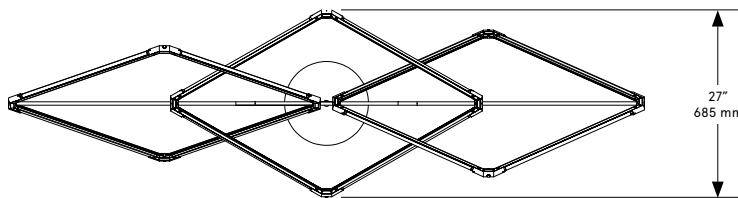

PLAN

Zelda Links Medium

Lead Time

14 - 16 weeks

Dimensions

93 inch x 27 inch x 22 inch H
2360 mm x 685 mm 560 mm H

Weight

25 lb / 11.3 kg

LED Illumination

24 VDC T5 LED tube
2700 Kelvin
CRI 90

Electrical - Total

Wattage: 72 Watt
Lumens: 5760 Lumens
110 - 240 VAC
277 VAC on request

Installation

Locally mounted driver
Dimming: 0-10V wireless (Lutron Pico)
Canopy: 12.25 x 1.75 inch (311 x 44 mm) round
in matching metal finish

Suspension

Aircraft cable with adjustable fasteners in
the canopy. Variable suspension height.

Wiring

24V low voltage power through the aircraft
cables.

Materials

Finished Brass

Standard Finishes

Brushed Brass
Oil-Rubbed Bronze
Satin Nickel
Nickel Brass Contrast

Special Order Finishes

Polished Brass
Medium Antique Brass
Polished Nickel
Dark Pewter
Polished Black Nickel
Polished Copper
Smoky Copper