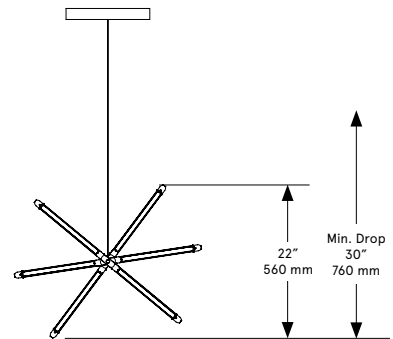

BEC BRITAIN

SIDE

Zelda Links Medium

Lead Time

14 - 16 weeks

Dimensions

93 inch x 27 inch x 22 inch H
2360 mm x 685 mm 560 mm H

Weight

25 lb / 11.3 kg

LED Illumination

24 VDC T5 LED tube
2700 Kelvin
CRI 90

Electrical - Total

Wattage: 72 Watt
Lumens: 5760 Lumens
110 - 240 VAC
277 VAC on request

Installation

Locally mounted driver
Dimming: 0-10V wireless (Lutron Pico)
Canopy: 12.25 x 1.75 inch (311 x 44 mm) round
in matching metal finish

Suspension

Aircraft cable with adjustable fasteners in
the canopy. Variable suspension height.

Wiring

24V low voltage power through the aircraft
cables.

Materials

Finished Brass

Standard Finishes

Brushed Brass
Oil-Rubbed Bronze
Satin Nickel
Nickel Brass Contrast

Special Order Finishes

Polished Brass
Medium Antique Brass
Polished Nickel
Dark Pewter
Polished Black Nickel
Polished Copper
Smoky Copper