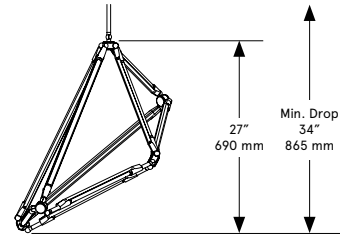

BE C BRITAIN

FRONT

SIDE

PLAN

SHY 18

Lead Time

14 - 16 weeks

Dimensions

29 inch x 20 inch x 27 inch H
740 mm x 510 mm x 690 mm H

Weight

14 lb / 6.4 kg

LED Illumination

24 VDC T5 LED tube
2700 Kelvin
90 CRI

Electrical

Wattage: 36 Watt
Lumens: 2880 Lumens
110 - 240 VAC
277 VAC upon request

Installation - Standard

Locally mounted driver
120V Dimming: C-L (Lutron) switching
240V Dimming: 0-10V wireless (Lutron Pico)
Canopy: 8 x 1.6255 inch (203 x 41 mm) round
in matching metal finish

Installation - Alternate

Suspension

1/8 IP all-thread stem clad in brass tubing
with matching metal finish up to 35 inch /
890 mm length included with fixture.
Length up to 95 inches / 2415 mm available
for additional cost.

ETL listed to UL, CE, and CSA standards
Suitable for damp locations