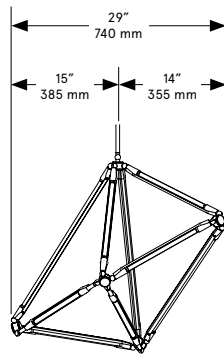

BE C BRITAIN

FRONT

SIDE

PLAN

SHY 18

Lead Time

14 - 16 weeks

Dimensions

29 inch x 20 inch x 27 inch H
740 mm x 510 mm x 690 mm H

Weight

14 lb / 6.4 kg

LED Illumination

24 VDC T5 LED tube
2700 Kelvin
90 CRI

Electrical

Wattage: 36 Watt
Lumens: 2880 Lumens
110 - 240 VAC
277 VAC upon request

Installation - Standard

Locally mounted driver
120V Dimming: C-L (Lutron) switching
240V Dimming: 0-10V wireless (Lutron Pico)
Canopy: 8 x 1.6255 inch (203 x 41 mm) round
in matching metal finish

Installation - Alternate

Suspension

1/8 IP all-thread stem clad in brass tubing
with matching metal finish up to 35 inch /
890 mm length included with fixture.
Length up to 95 inches / 2415 mm available
for additional cost.

ETL listed to UL, CE, and CSA standards
Suitable for damp locations