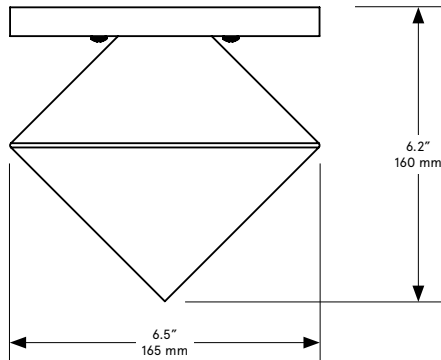

BE C BRITAIN

FKA THEMIS Surface

Lead Time

14 - 16 weeks

Dimensions

6.5 inch diam. x 6.2 inch H
165 mm diam x 160 mm H

Weight

2 lb / 0.9 kg

LED Illumination

G9 LED bulb
ELV dimming
110-120 VAC
2.5 Watt
240 Lumens
2700 Kelvin
220-240
4 Watt
250 Lumens
3000 Kelvin

Suspension

Mounts directly to electrical junction box

Canopy

6.5 x 0.6 inch round in metal finish

Wiring

Direct 120 / 240 VAC line voltage connection
Requires an Electronic Low-Voltage dimmer switch

Electrical - Total

110-120 VAC
Wattage: 2.5 Watt
Lumens: 240
220-240 VAC
Wattage: 4 Watt
Lumens: 250

Materials

Finished Brass, Glass globes

Standard Finishes

Brushed Brass
Oil-Rubbed Bronze
Satin Nickel
Nickel Brass Contrast

Special Order Finishes

Polished Brass
Medium Antique Brass
Polished Nickel
Dark Pewter
Polished Black Nickel
Polished Copper
Smoky Copper

Globe Colors

White, Ivory, Soft Pink, Grey.
Other colors upon request.

Bracket Finish

White Marble

ETL listed to UL, CE, and CSA standards