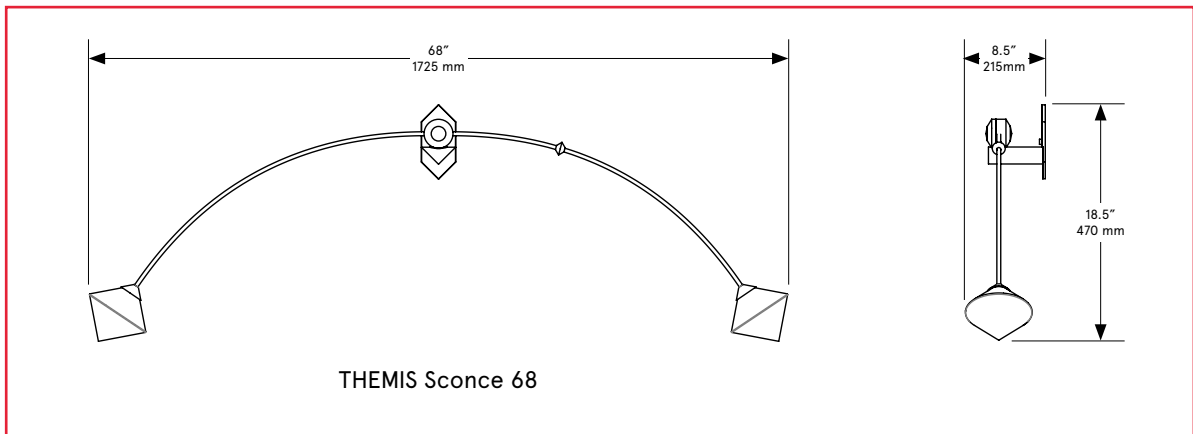

THEMIS Sconce 68

FKA THEMIS Sconce 27 & 68

Lead Time

14 - 16 weeks

Dimensions

27: 27 inch x 16 inch x 8.5 inch proj.
685 mm x 405 mm x 215 mm

68: 68 inch x 18.5 inch x 8.5 inch proj.
1725 mm x 470 mm x 215 mm

Backplate: 3.25 x 7 inch / 82 x 178 mm

Weight

27: 7.5 lb / 3.4 kg

68: 8 lb / 3.6 kg

LED Illumination

G9 LED bulb
ELV dimming
110-120 VAC
2.5 Watt
240 Lumens
2700 Kelvin

220-240
4 Watt
250 Lumens
3000 Kelvin

Installation

Backplate mounts directly to standard US single gang box

Wiring

Direct 120 / 240 VAC line voltage connection
Requires an Electronic Low-Voltage dimmer switch

Electrical - Total

110-120 VAC
Wattage: 5 Watt
Lumens: 480
220-240 VAC
Wattage: 8 Watt
Lumens: 500

ETL listed to UL, CE, and CSA standards

Materials

Finished Brass, Marble, Glass globes

Standard Finishes

Brushed Brass
Oil-Rubbed Bronze
Satin Nickel
Nickel Brass Contrast

Special Order Finishes

Polished Brass
Medium Antique Brass
Polished Nickel
Dark Pewter
Polished Black Nickel
Polished Copper
Smoky Copper

Globe Colors

White, Ivory, Soft Pink, Grey.
Other colors upon request.

Bracket Finish

White Marble