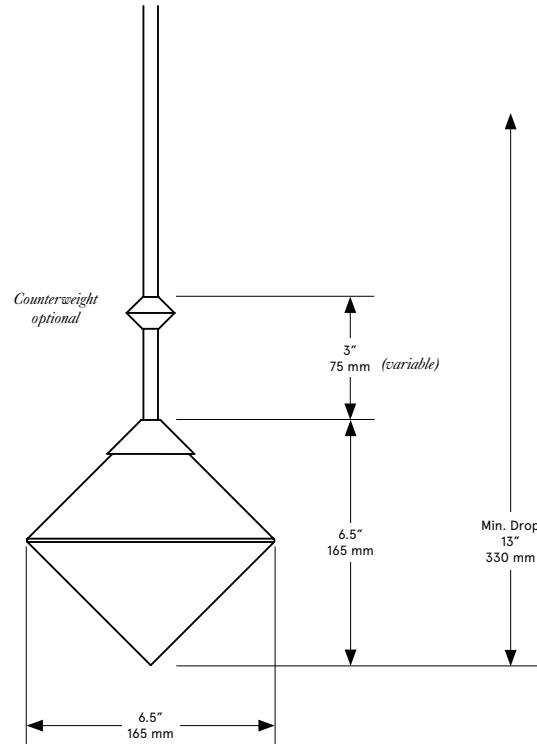

BE C BRITAIN

FKA THEMIS Pendant

Lead Time

14 - 16 weeks

Dimensions

6.5 inch diam. x 6.5 inch H
165 mm diam x 165 mm H

Weight

4 lb / 1.8 1kg

LED Illumination

G9 LED bulb
ELV dimming
110-120 VAC
2.5 Watt
240 Lumens
2700 Kelvin
220-240
4 Watt
250 Lumens
3000 Kelvin

Suspension

1/8 IP brass stem with matching metal finish up to 35 inch length included with fixture.
Length up to 95 inches available for additional cost.

Canopy

5 x 0.25 inch (127 x 6 mm) round in matching metal finish

Wiring

Direct 120 / 240 VAC line voltage connection
Requires an Electronic Low-Voltage dimmer switch

Electrical - Total

110-120 VAC
Wattage: 2.5 Watt
Lumens: 240
220-240 VAC
Wattage: 4 Watt
Lumens: 250

Globe Colors

White, Ivory, Soft Pink, Grey.
Other colors upon request.

Bracket Finish

White Marble