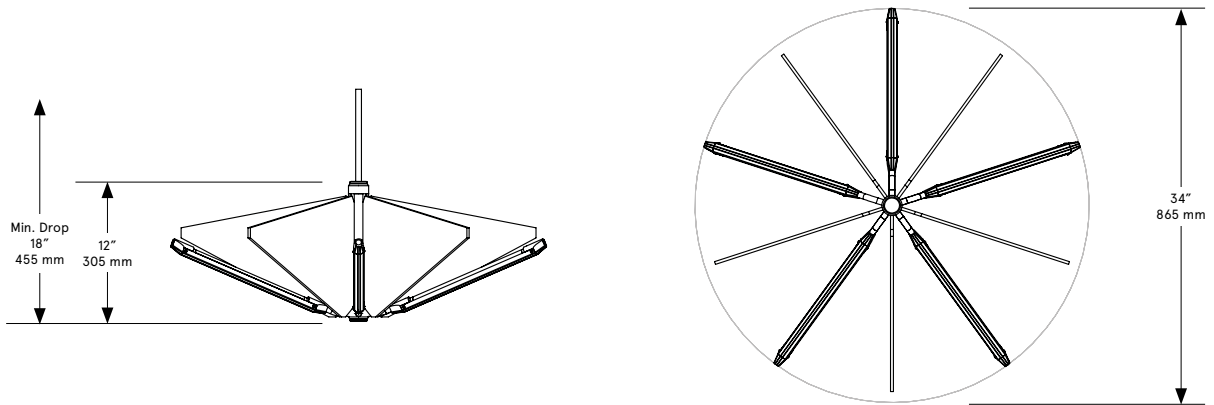

BE C BRITAIN

Echo Short

Lead Time

14 - 16 weeks

Dimensions

34 inch diam. x 12 inch H
865 mm diam. x 305 mm H

Weight

23 lb / 10.4 kg

LED Illumination

24 VDC T5 LED tube
2700 Kelvin
90 CRI

Electrical

Wattage: 15 Watt
Lumens: 1200 Lumens
110 - 240 VAC
277 VAC upon request

Installation - Standard

Locally mounted driver
120V Dimming: C·L (Lutron) switching
240V Dimming: 0-10V wireless (Lutron Pico)
Canopy: 8 x 1.6255 inch (203 x 41 mm) round
in matching metal finish

Installation - Alternate

Remotely mounted driver
Dimming: 0-10V hardwired
Canopy: 5 x 0.25 inch (127 x 6 mm) round
in matching metal finish

Please inquire for detailed electrical specs

Suspension

1/8 IP all-thread stem clad in brass tubing
with matching metal finish up to 35 inch
length included with fixture.
Length up to 95 inches available for
additional cost.

Materials

Finished Brass
Glass / Mirror

Standard Finishes

Brushed Brass
Oil-Rubbed Bronze
Satin Nickel
Nickel Brass Contrast

Special Order Finishes

Polished Brass
Medium Antique Brass
Polished Nickel
Dark Pewter
Polished Black Nickel
Polished Copper
Smoky Copper

Glass Finishes

Clear Mirror, Bronze Mirror,
Grey Mirror, White glass