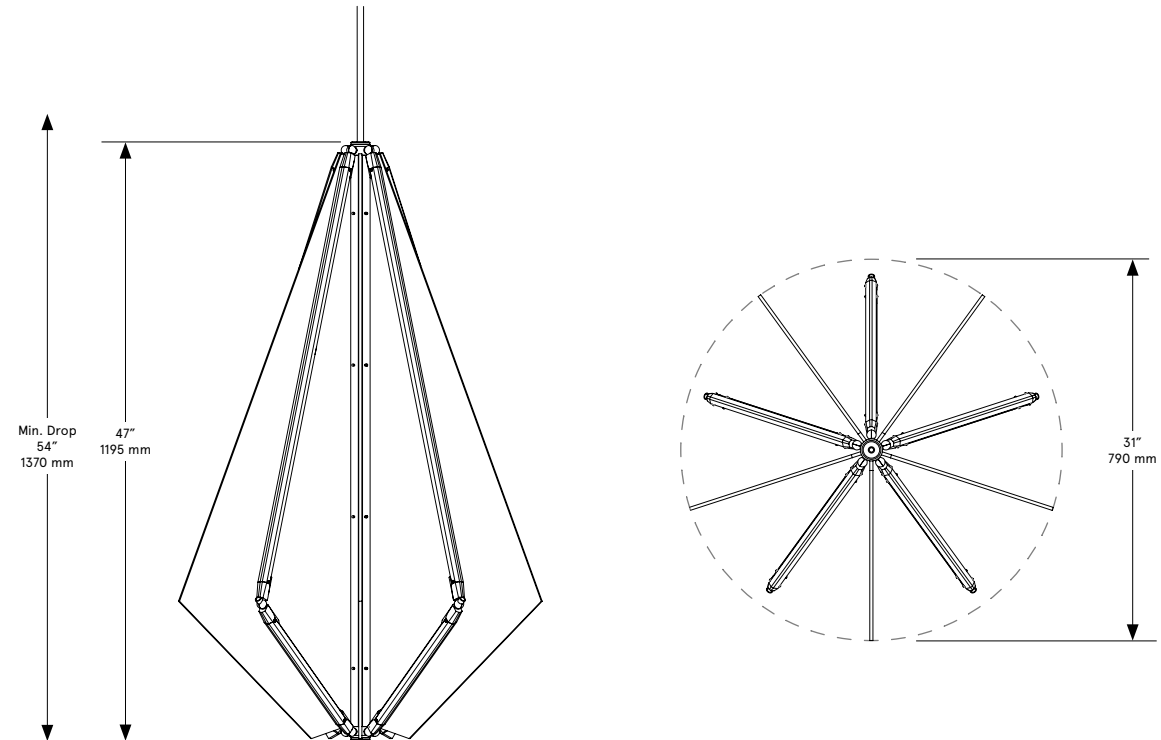

BE C BRITAIN

Echo 4

Lead Time

14 - 16 weeks

Dimensions

31 inch diam. x 47 inch H
790 mm diam. x 1195 mm H

Weight

84 lb / 38.1 kg

LED Illumination

24 VDC T5 LED tube
2700 Kelvin
90 CRI

Electrical

Wattage: 60 Watt
Lumens: 4800 Lumens
110 - 240 VAC
277 VAC upon request

Installation - Standard

Locally mounted driver
120V Dimming: C·L (Lutron) switching
240V Dimming: 0-10V wireless (Lutron Pico)
Canopy: 9.25 x 1.6255 inch (235 x 41 mm) round
in matching metal finish

Installation - Alternate

Remotely mounted driver
Dimming: 0-10V hardwired
Canopy: 5 x 0.25 inch (127 x 6 mm) round
in matching metal finish

Please inquire for detailed electrical specs

Suspension

1/8 IP all-thread stem clad in brass tubing
with matching metal finish up to 35 inch
length included with fixture.
Length up to 95 inches available for
additional cost.