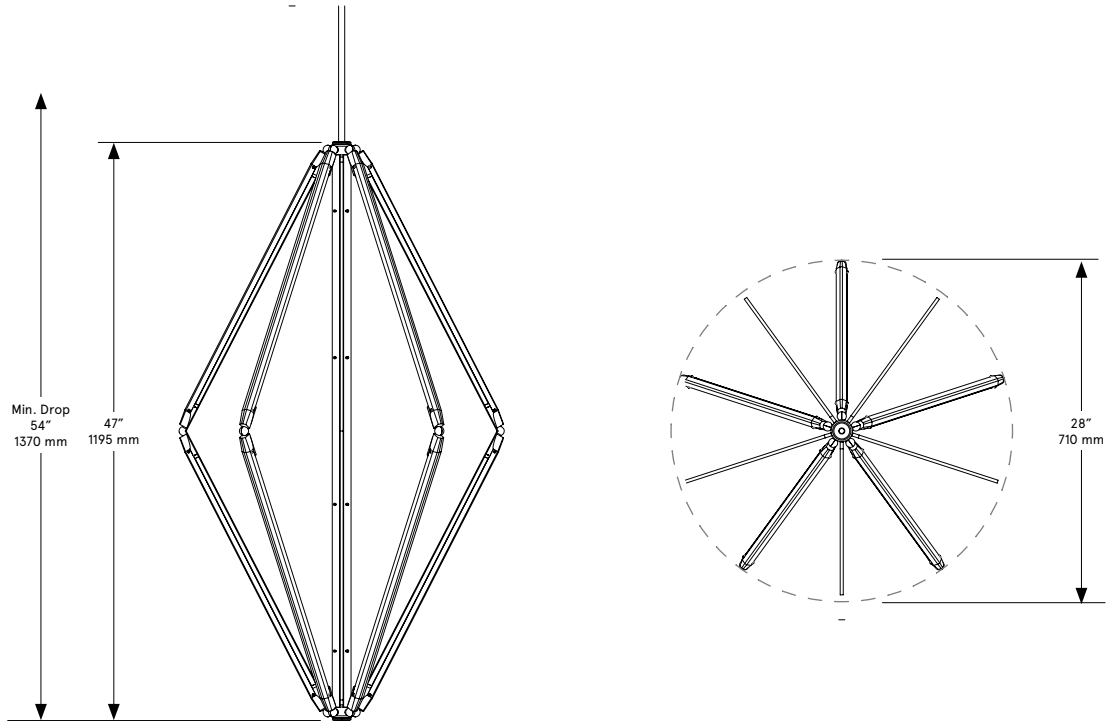

BE C BRITAIN

Echo 3

Lead Time

14 - 16 weeks

Dimensions

28 inch diam. x 47 inch H
710 mm diam. x 1195 mm H

Weight

80 lb / 36.3 kg

LED Illumination

24 VDC T5 LED tube
2700 Kelvin
90 CRI

Electrical

Wattage: 60 Watt
Lumens: 4800 Lumens
110 - 240 VAC
277 VAC upon request

Installation - Standard

Locally mounted driver
120V Dimming: C·L (Lutron) switching
240V Dimming: 0-10V wireless (Lutron Pico)
Canopy: 9.25 x 1.6255 inch (235 x 41 mm) round
in matching metal finish

Installation - Alternate

Remotely mounted driver
Dimming: 0-10V hardwired
Canopy: 5 x 0.25 inch (127 x 6 mm) round
in matching metal finish

Please inquire for detailed electrical specs

Suspension

1/8 IP all-thread stem clad in brass tubing
with matching metal finish up to 35 inch
length included with fixture.
Length up to 95 inches available for
additional cost.