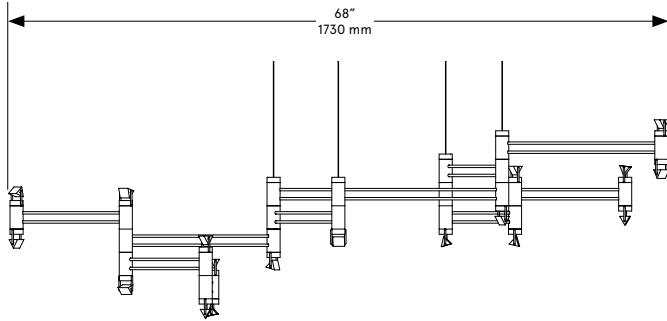

BE C BRITAIN

FRONT

SIDE

PLAN

Aries XI.II (11.2)

Lead Time

14 - 16 weeks

Dimensions

68 inch x 22 inch x 20 inch H
1730 mm x 560 mm x 510 mm H

Weight

8.5 lb / 3.9 kg

LED Illumination

24 VDC LED PCB
0-10V dimming
2700 Kelvin

Electrical

Wattage: 22.4 Watt
Lumens: 2688 Lumens
110 - 240 VAC
277 VAC upon request

Installation - Standard

Locally mounted driver
120V Dimming: C-L (Lutron) switching
240V Dimming: 0-10V wireless (Lutron Pico)
Canopy: 9.25 x 1.6255 inch (235 x 41 mm) round
in matching metal finish

Installation - Alternate

Remotely mounted driver
120V Dimming: C-L (Lutron) switching
240V Dimming: 0-10V hardwired
Canopy: 5 x 0.25 inch (127 x 6 mm) round
in matching metal finish

Please inquire for detailed electrical specs