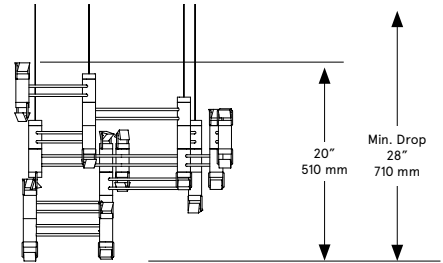

BE C BRITAIN

FRONT

SIDE

PLAN

Aries XI.II (11.2)

Lead Time

14 - 16 weeks

Dimensions

68 inch x 22 inch x 20 inch H
1730 mm x 560 mm x 510 mm H

Weight

8.5 lb / 3.9 kg

LED Illumination

24 VDC LED PCB
0-10V dimming
2700 Kelvin

Electrical

Wattage: 22.4 Watt
Lumens: 2688 Lumens
110 - 240 VAC
277 VAC upon request

Installation - Standard

Locally mounted driver
120V Dimming: C-L (Lutron) switching
240V Dimming: 0-10V wireless (Lutron Pico)
Canopy: 9.25 x 1.6255 inch (235 x 41 mm) round
in matching metal finish

Installation - Alternate

Remotely mounted driver
120V Dimming: C-L (Lutron) switching
240V Dimming: 0-10V hardwired
Canopy: 5 x 0.25 inch (127 x 6 mm) round
in matching metal finish

Please inquire for detailed electrical specs