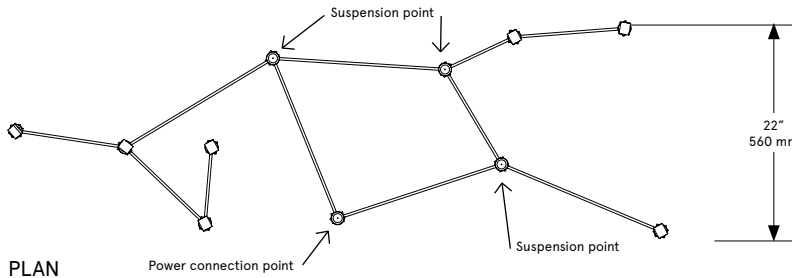

BE C BRITAIN

FRONT

SIDE

PLAN

Aries XI.II (11.2)

Lead Time

14 - 16 weeks

Dimensions

68 inch x 22 inch x 20 inch H
1730 mm x 560 mm x 510 mm H

Weight

8.5 lb / 3.9 kg

LED Illumination

24 VDC LED PCB
0-10V dimming
2700 Kelvin

Electrical

Wattage: 22.4 Watt
Lumens: 2688 Lumens
110 - 240 VAC
277 VAC upon request

Installation - Standard

Locally mounted driver
120V Dimming: C-L (Lutron) switching
240V Dimming: 0-10V wireless (Lutron Pico)
Canopy: 9.25 x 1.6255 inch (235 x 41 mm) round
in matching metal finish

Installation - Alternate